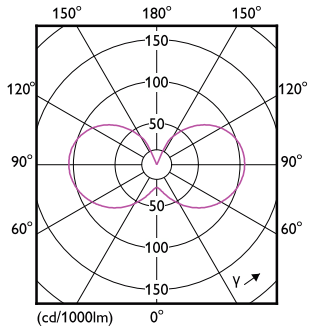

CorePro GLASS LED candles and lusters

Fotometriska data

Light Distribution Diagram - CorePro LEDLusterND6.5-60W P45 E14840FRG