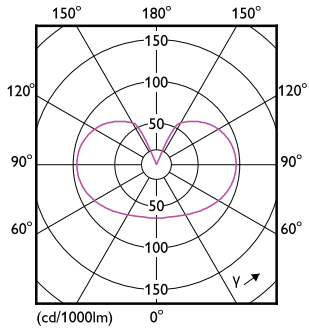

CorePro Glass LED-Lampen

Photometrische Daten

Light Distribution Diagram - CorePro LEDBulbND10.5-100W E27A60 827FRG