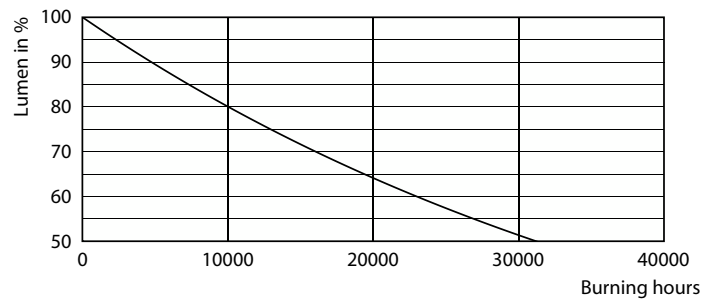

Lumen Maintenance Diagram - CorePro LEDBulbND10.5-100W E27A60 827FRG