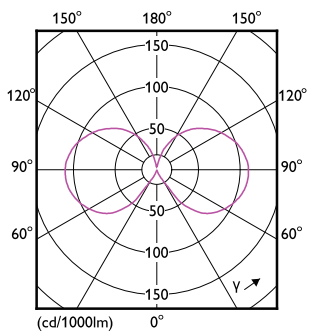

Måttskiss

Product	D	C
CorePro LEDBulbND10.5-100W E27A60 827CLG	60 mm	104 mm

Fotometriska data

Light Distribution Diagram - CorePro LEDBulbND10.5-100W E27A60 827CLG

Spectral Power Distribution Colour - CorePro LEDBulbND10.5-100W E27A60 827CLG