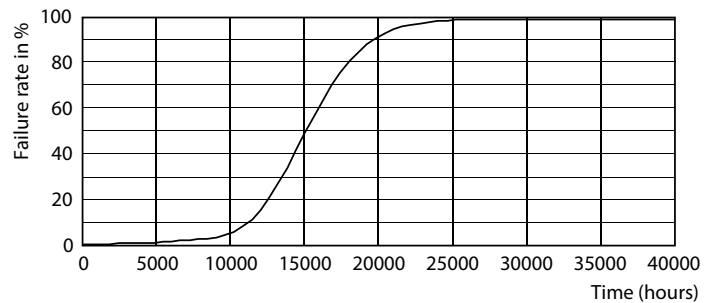

CorePro Glass LED bulbs

Fotometriska data

© Philips Lighting B.V. 2023

General uniform lighting - CorePro LEDBulbND10.5-100W E27A60 827CLG

Livslängd

Lumen Maintenance Diagram - CorePro LEDBulbND10.5-100W E27A60 827CLG