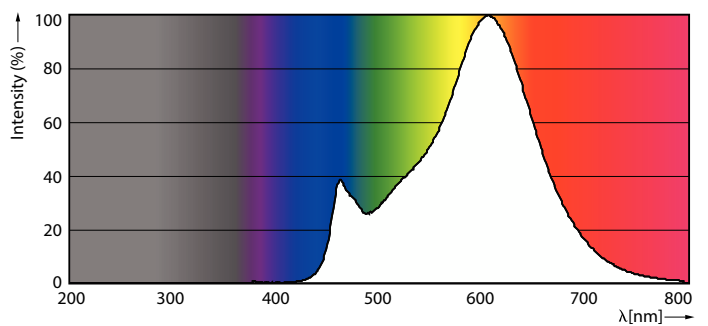

Måttskiss

Product	D	C
CorePro LEDBulbND10.5-100W E27A60 827CLG	60 mm	104 mm

Fotometriska data

Light Distribution Diagram - CorePro LEDBulbND10.5-100W E27A60 827CLG

Spectral Power Distribution Colour - CorePro LEDBulbND10.5-100W E27A60 827CLG