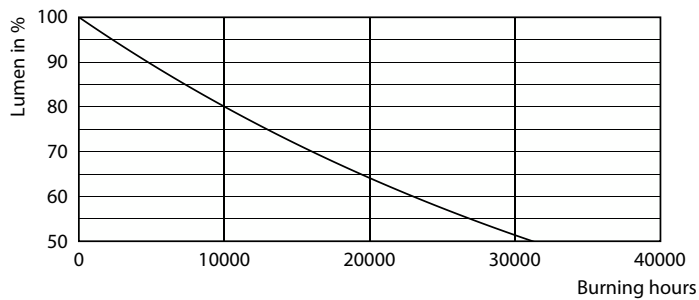

CorePro Glass LED bulbs

Fotometriska data

© Philips Lighting B.V. 2023

General uniform lighting - CorePro LEDBulbND10.5-100W E27A60 827CLG

Livslängd

Lumen Maintenance Diagram - CorePro LEDBulbND10.5-100W E27A60 827CLG