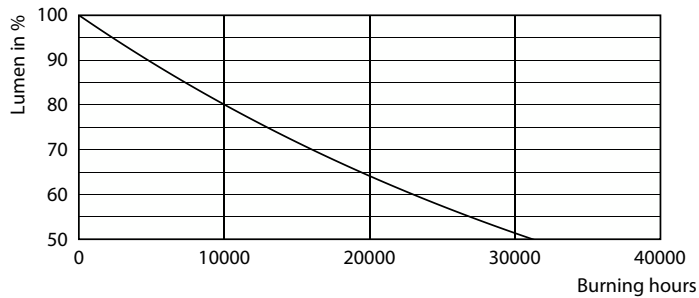

Abmessungsskizzen

Product	D	C
CorePro LEDBulbND 8.5-75W E27 A60 827CLG	60 mm	104 mm

Photometrische Daten

Light Distribution Diagram - CorePro LEDBulbND 8.5-75W E27 A60 827CLG

Spectral Power Distribution Colour - CorePro LEDBulbND 8.5-75W E27 A60 827CLG

CorePro GLass LED-Lampen

Photometrische Daten

© Philips Lighting B.V. 2023

General uniform lighting - CorePro LEDBulbND 8.5-75W E27 A60 827CLG

Lebensdauer

Lumen Maintenance Diagram - CorePro LEDBulbND 8.5-75W E27 A60 827CLG