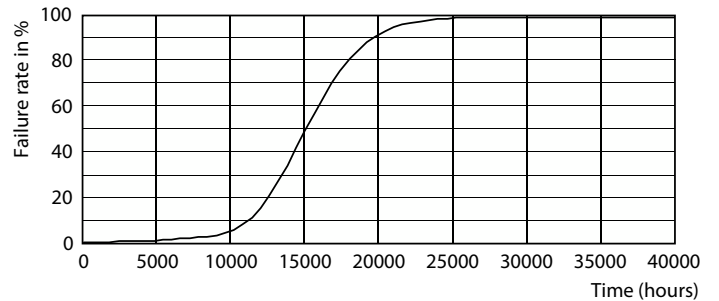

CorePro GLass LED-Lampen

Photometrische Daten

© Philips Lighting B.V. 2023

General uniform lighting - CorePro LEDBulbND 8.5-75W E27 A60 827CLG

Lebensdauer

Lumen Maintenance Diagram - CorePro LEDBulbND 8.5-75W E27 A60 827CLG