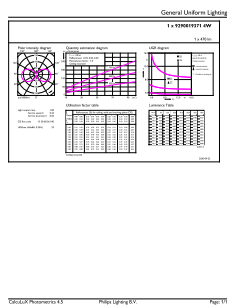

Product data

General Information	
Cap-Base	E26 [Single Contact Medium Screw]
Nominal lifetime	15,000 hour(s)
Switching Cycle	20,000
Rated Lifetime (Hours)	15,000 hour(s)
Lighting Technology	LED
EU RoHS compliant	Yes
Light Technical	
Color Code	Yellow
Beam Angle (Nom)	330 degree(s)
Color Designation	Yellow
LLMF At End Of Nominal Lifetime (Nom)	70 %
Operating and Electrical	
Line Frequency	60 Hz
Input Frequency	60 Hz
Power Consumption	4 W
Lamp Current (Nom)	55 mA
Wattage Equivalent	40 W

Order code	568857
Material Nr. (12NC)	929001937253
Numerator - Quantity Per Pack	1
EAN/UPC - Product/Case	046677568856
Numerator - Packs per outer box	4
EAN/UPC - Case	50046677568851

Dimensional drawing

Product	D	C
4A19/PER/YELLOW/G/E26/ND 4/1PF	60 mm	106 mm

Photometric data

General uniform lighting - 4A19/PER/YELLOW/G/E26/ND 4/1PF

Light Distribution Diagram - 4A19/PER/YELLOW/G/E26/ND 4/1PF

Specialty Lamps