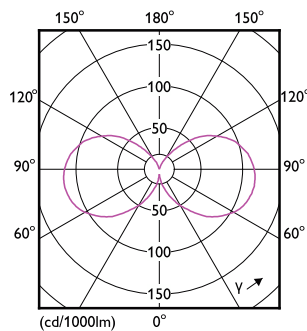

Product data

General Information	
Cap-Base	E26 [Single Contact Medium Screw]
Nominal lifetime	15,000 hour(s)
Switching Cycle	20,000
Rated Lifetime (Hours)	15,000 hour(s)
Lighting Technology	LED
EU RoHS compliant	Yes
Light Technical	
Color Code	Yellow
Beam Angle (Nom)	330 degree(s)
Color Designation	Yellow
LLMF At End Of Nominal Lifetime (Nom)	70 %
Operating and Electrical	
Line Frequency	60 Hz
Input Frequency	60 Hz
Power Consumption	4 W
Lamp Current (Nom)	55 mA
Wattage Equivalent	40 W

Starting Time (Nom)	0.5 s
Warm-up time to 60% light	0.5 s
Power Factor (Fraction)	0.40
Voltage (Nom)	120 V
Temperature	
Ambient temperature range	-20 °C to 45 °C
T-Case Maximum (Nom)	125 °C
Controls and Dimming	
Dimmable	No
Mechanical and Housing	
Bulb Finish	Yellow
Bulb Material	Glass
Bulb Shape	A19 [A 19mm]
UL Wet/ damp/ dry location	Wet location
Approval and Application	
EyeComfort	Yes

Product	D	C
4A19/PER/YELLOW/G/E26/ND 4/1PF	60 mm	106 mm

Photometric data

General uniform lighting - 4A19/PER/YELLOW/G/E26/ND 4/1PF

Light Distribution Diagram - 4A19/PER/YELLOW/G/E26/ND 4/1PF

Specialty Lamps