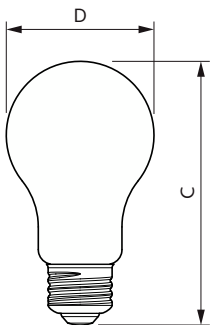

Specialty Lamps

T20 compliant	N/A
Application Conditions	
can it be used in closed luminaires	No
Product Data	
Order product name	4A19/PER/YELLOW/G/E26/ND 4/1PF
Full product name	4A19/PER/YELLOW/G/E26/ND 4/1PF

Order code	568857
Material Nr. (12NC)	929001937253
Numerator - Quantity Per Pack	1
EAN/UPC - Product/Case	046677568856
Numerator - Packs per outer box	4
EAN/UPC - Case	50046677568851

Dimensional drawing

Product	D	C
4A19/PER/YELLOW/G/E26/ND 4/1PF	60 mm	106 mm