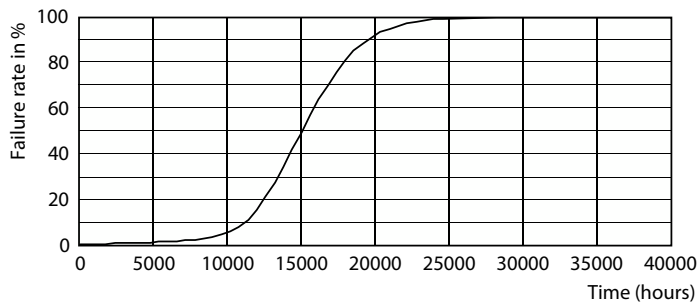

Livslängd

Life Expectancy Diagram - CorePro LEDBulbND 4.3-40W E27 A60827 CLG