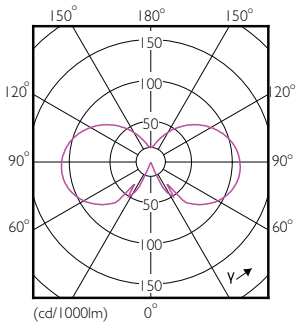

CorePro Glass LED bulbs

Fotometriska data

Light Distribution Diagram - CorePro LEDBulbND 4.3-40W E27 A60827 CLG