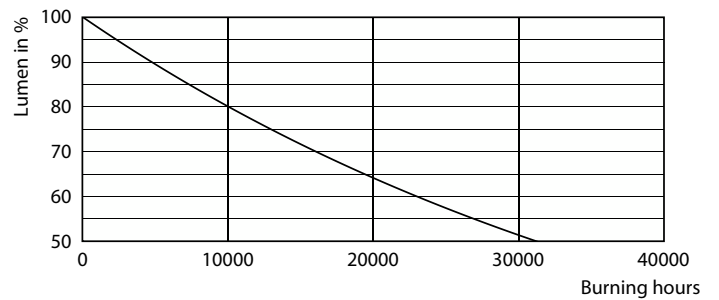

Lumen Maintenance Diagram - CorePro LEDBulbND 4.3-40W E27 A60827 CLG