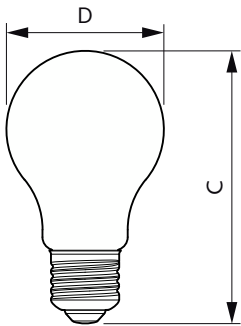

Abmessungsskizzen

Product	D	C
CorePro LEDBulbND 4.3-40W E27 A60827 CLG	60 mm	104 mm

Photometrische Daten

General uniform lighting - CorePro LEDBulbND 4.3-40W E27 A60827 CLG

Spectral Power Distribution Colour - CorePro LEDBulbND 4.3-40W E27 A60827 CLG