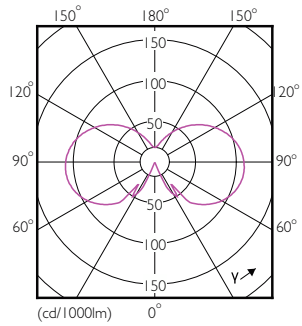

Abmessungsskizzen

Product	D	C
CorePro LEDBulbND 4.3-40W E27 A60827 CLG	60 mm	104 mm

Photometrische Daten

General uniform lighting - CorePro LEDBulbND 4.3-40W E27 A60827 CLG

Spectral Power Distribution Colour - CorePro LEDBulbND 4.3-40W E27 A60827 CLG

CorePro Glass LED-Lampen

Photometrische Daten

Light Distribution Diagram - CorePro LEDBulbND 4.3-40W E27 A60827 CLG

Lebensdauer

Life Expectancy Diagram - CorePro LEDBulbND 4.3-40W E27 A60827 CLG

Lumen Maintenance Diagram - CorePro LEDBulbND 4.3-40W E27 A60827 CLG