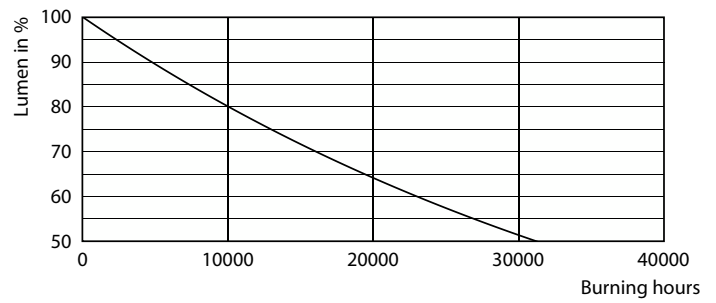

Abmessungsskizzen

Product	D	C
CorePro LEDBulbND 4.3-40W E27 A60827 CLG	60 mm	104 mm

Photometrische Daten

General uniform lighting - CorePro LEDBulbND 4.3-40W E27 A60827 CLG

Spectral Power Distribution Colour - CorePro LEDBulbND 4.3-40W E27 A60827 CLG

CorePro Glass LED-Lampen

Photometrische Daten

Light Distribution Diagram - CorePro LEDBulbND 4.3-40W E27 A60827 CLG

Lebensdauer

Life Expectancy Diagram - CorePro LEDBulbND 4.3-40W E27 A60827 CLG

Lumen Maintenance Diagram - CorePro LEDBulbND 4.3-40W E27 A60827 CLG