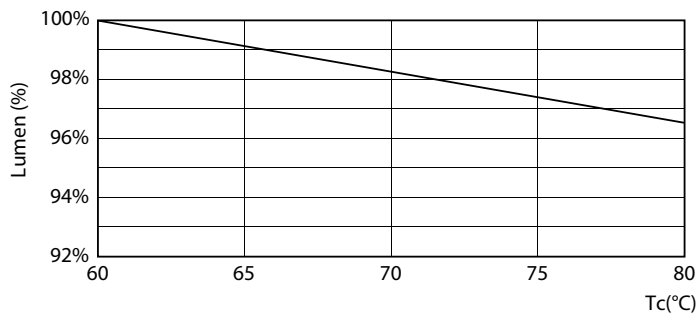

Livslängd

Lumen Maintenance Diagram - CorePro LEDtube 1200mm HO 18W 840 T8