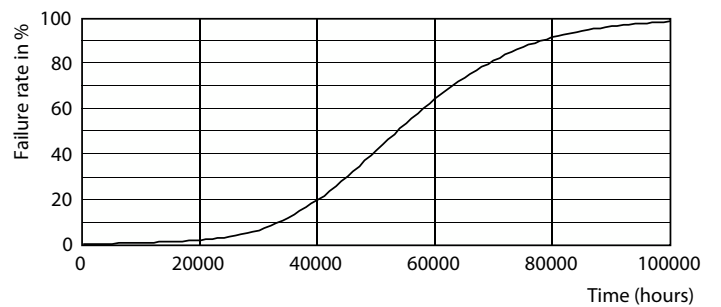

Life Expectancy Diagram - CorePro LEDtube 1200mm HO 18W 840 T8