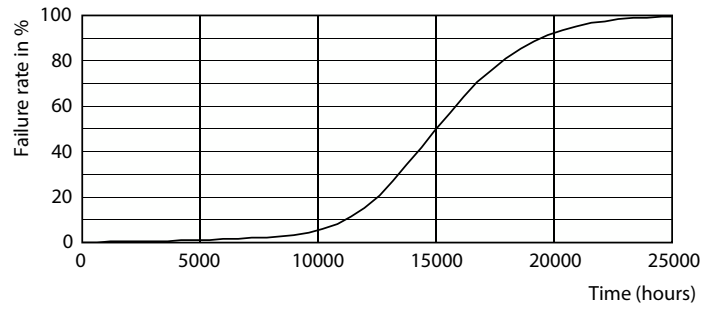

LED Specialty Lamps

Lifetime

Lumen Maintenance Diagram - 2T3/PER/830/ND/GY6.35/12V 6/1BC

Life Expectancy Diagram - 2T3/PER/830/ND/GY6.35/12V 6/1BC