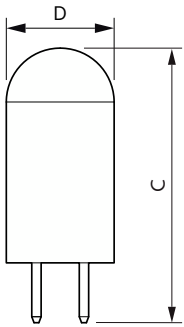

EAN/UPC - Product/Case	046677477240
Numerator - Packs per outer box	6
EAN/UPC - Case	50046677477245

Dimensional drawing

Product	D	C
2T3/PER/830/ND/GY6.35/12V 6/1BC	15 mm	39 mm

Photometric data

CalcLux Photometrics 4.5 Philips Lighting B.V. Page 1/11