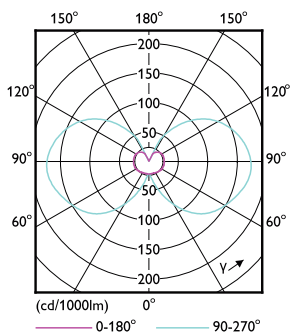

Spectral Power Distribution Colour - 2T3/PER/830/ND/GY6.35/12V 6/1BC

Accent Lighting Spots - 2T3/PER/830/ND/GY6.35/12V 6/1BC

Light Distribution Diagram - 2T3/PER/830/ND/GY6.35/12V 6/1BC