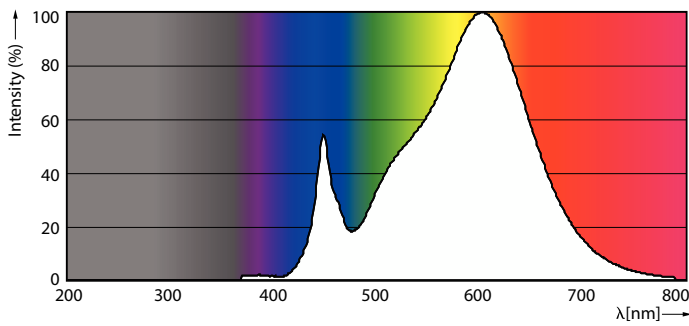

Photometric data

CalcLux Photometrics 4.5 Philips Lighting B.V. Page 1/11