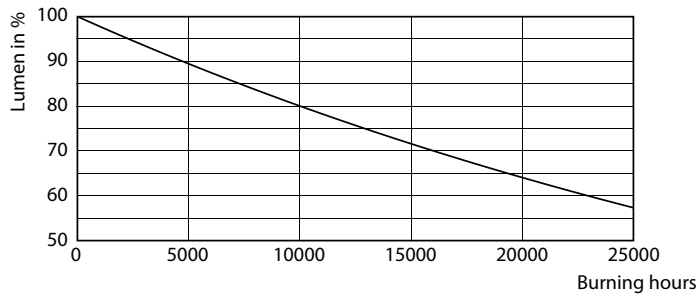

LED Specialty Lamps

Lifetime

Lumen Maintenance Diagram - 2T3/PER/830/ND/GY6.35/12V 6/1BC

Life Expectancy Diagram - 2T3/PER/830/ND/GY6.35/12V 6/1BC