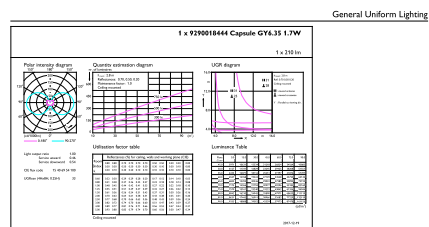

EAN/UPC - Product/Case	046677477240
Numerator - Packs per outer box	6
EAN/UPC - Case	50046677477245

Dimensional drawing

Product	D	C
2T3/PER/830/ND/GY6.35/12V 6/1BC	15 mm	39 mm

Photometric data

CalcLux Photometrics 4.5 Philips Lighting B.V. Page 1/11