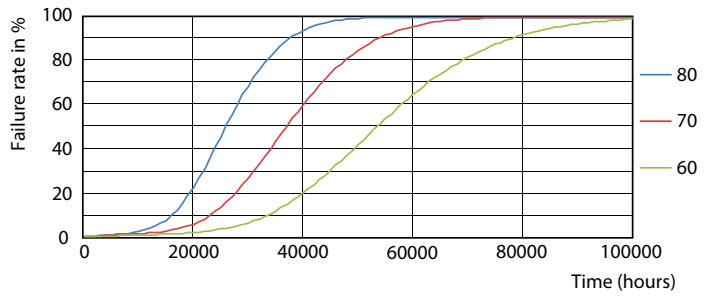

Life Expectancy Diagram - MAS LEDtube HF 600mm HO 8W865 T8