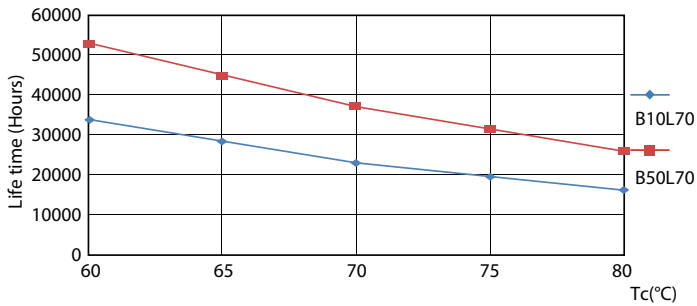

Lebensdauer

Life Expectancy Diagram - MAS LEDtube HF 600mm HO 8W865 T8