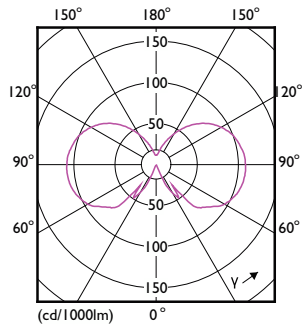

CorePro Glass LED bulbs

Fotometriska data

Light Distribution Diagram - CorePro LEDBulbND 7-60W E27 WW A60 CL G