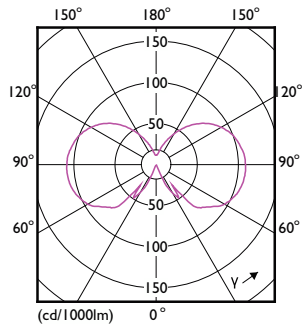

Abmessungsskizzen

Product	D	C
CorePro LEDBulbND7-60W E27 WW A60 CLG3pk	60 mm	104 mm

Photometrische Daten

General uniform lighting - CorePro LEDBulbND7-60W E27 WW A60 CLG3pk

Spectral Power Distribution Colour - CorePro LEDBulbND7-60W E27 WW
A60 CLG3pk

CorePro Glass LED-Lampen

Photometrische Daten

Light Distribution Diagram - CorePro LEDBulbND7-60W E27 WW A60 CLG3pk

Lebensdauer

Life Expectancy Diagram - CorePro LEDBulbND7-60W E27 WW A60 CLG3pk

Lumen Maintenance Diagram - CorePro LEDBulbND7-60W E27 WW A60 CLG3pk