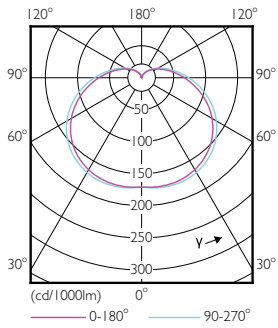

Abmessungsskizzen

Product	D	C
Corepro LED T25 ND 3.2-25W E14 827	25 mm	71 mm

Photometrische Daten

Spectral Power Distribution Colour - Corepro LED T25 ND 3.2-25W E14 827

General uniform lighting - Corepro LED T25 ND 3.2-25W E14 827

CorePro Kunststoff-LED-Speziallampen

Photometrische Daten

Light Distribution Diagram - Corepro LED T25 ND 3.2-25W E14 827

Lebensdauer

Life Expectancy Diagram - Corepro LED T25 ND 3.2-25W E14 827

Lumen Maintenance Diagram - Corepro LED T25 ND 3.2-25W E14 827