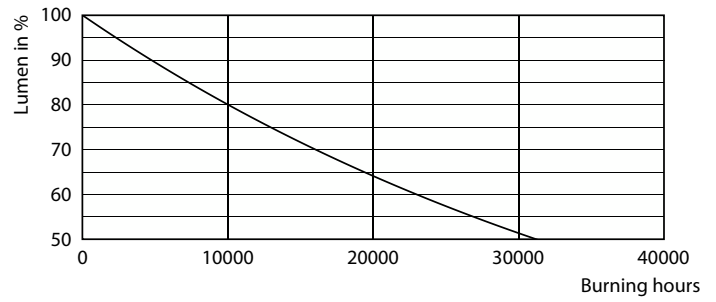

CorePro Plastic LED Specialties

Livslängd

Lumen Maintenance Diagram - Corepro LED T25 ND 1.7-15W E14 827