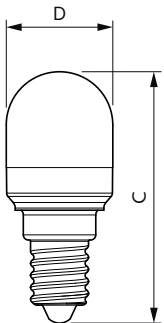

Måttskiss

Product	D	C
Corepro LED T25 ND 1.7-15W E14 827	25 mm	59 mm

Fotometriska data

Light Distribution Diagram - Corepro LED T25 ND 1.7-15W E14 827

General uniform lighting - Corepro LED T25 ND 1.7-15W E14 827