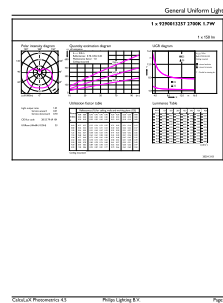

Måttskiss

Product	D	C
Corepro LED T25 ND 1.7-15W E14 827	25 mm	59 mm

Fotometriska data

Light Distribution Diagram - Corepro LED T25 ND 1.7-15W E14 827

General uniform lighting - Corepro LED T25 ND 1.7-15W E14 827