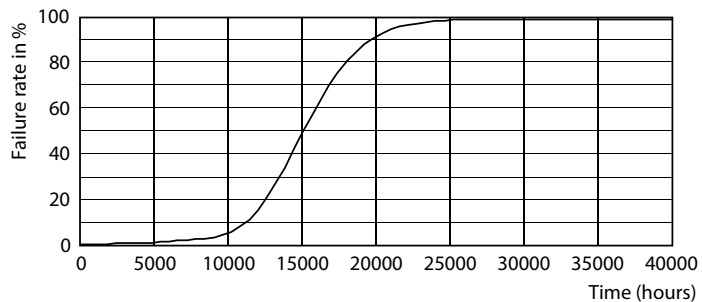

CorePro Plastic LED-spesialiteter

Levetid

Life Expectancy Diagram - Corepro LED T25 ND 1.7-15W E14 827

Lumen Maintenance Diagram - Corepro LED T25 ND 1.7-15W E14 827