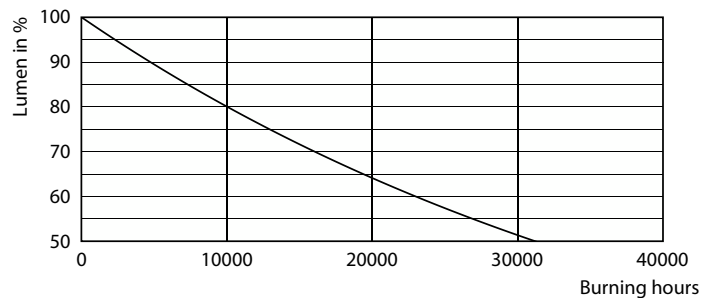

CorePro Plastic LED-spesialiteter

Levetid

Life Expectancy Diagram - Corepro LED T25 ND 1.7-15W E14 827

Lumen Maintenance Diagram - Corepro LED T25 ND 1.7-15W E14 827