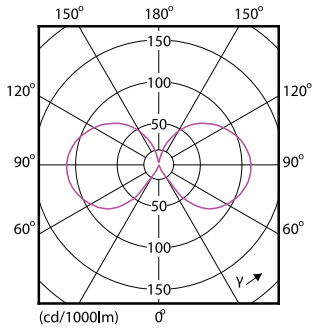

CorePro GLASS LED candles and lusters

Fotometriska data

Light Distribution Diagram - CorePro LEDCandleND2-25W ST35 E14 827CLG