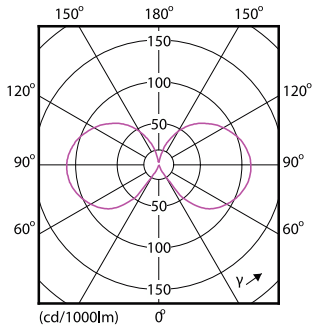

CorePro GLASS LED candles and lusters

Fotometriska data

Light Distribution Diagram - CorePro LEDCandleND2-25W E14BA35 827CL G