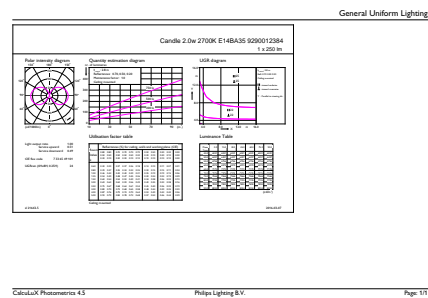

Abmessungsskizzen

Product	D	C
CorePro LEDCandleND2-25W E14BA35 827CL G	35 mm	123 mm

Photometrische Daten

Spectral Power Distribution Colour - CorePro LEDCandleND2-25W E14BA35 827CL G

General uniform lighting - CorePro LEDCandleND2-25W E14BA35 827CL G