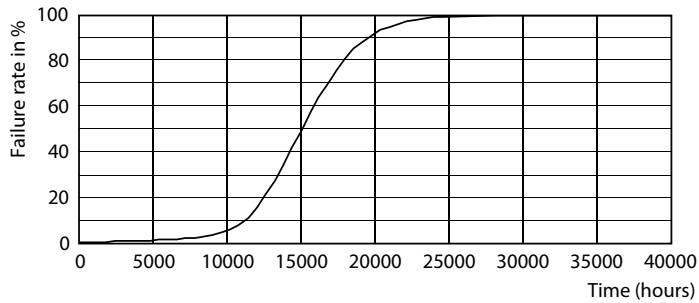

Livslängd

Life Expectancy Diagram - CorePro LEDCandleND 2-25W E14B35 827CL G