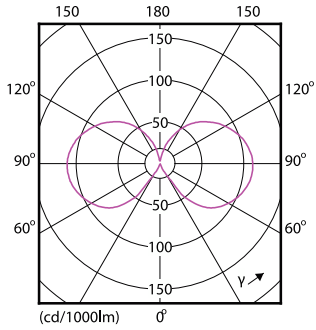

CorePro GLASS LED candles and lusters

Fotometriska data

Light Distribution Diagram - CorePro LEDCandleND 2-25W E14B35 827CL G