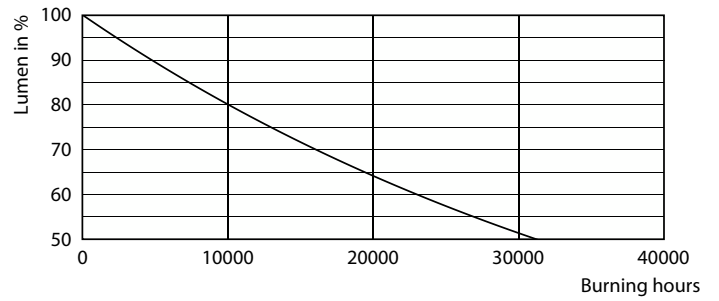

Lumen Maintenance Diagram - CorePro LEDCandleND 2-25W E14B35 827CL G