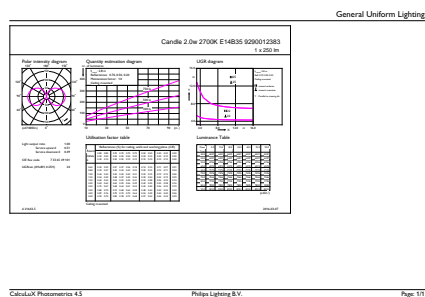

## Fotometriska data

Spectral Power Distribution Colour - CorePro LEDCandleND 2-25W E14B35 827CL G

General uniform lighting - CorePro LEDCandleND 2-25W E14B35 827CL G