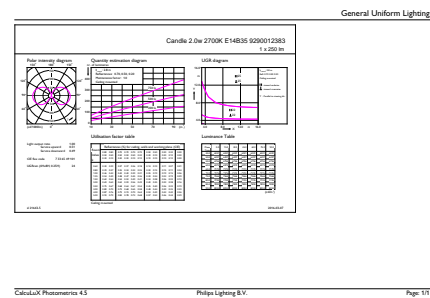

Abmessungsskizzen

Product	D	C
CorePro LEDCandleND 2-25W E14B35 827CL G	35 mm	97 mm

Photometrische Daten

Spectral Power Distribution Colour - CorePro LEDCandleND 2-25W E14B35 827CL G

General uniform lighting - CorePro LEDCandleND 2-25W E14B35 827CL G