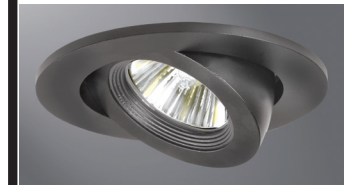

3009BKBB
Black with Black Baffle