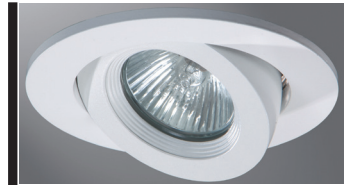

3009WHWB
White with White Baffle