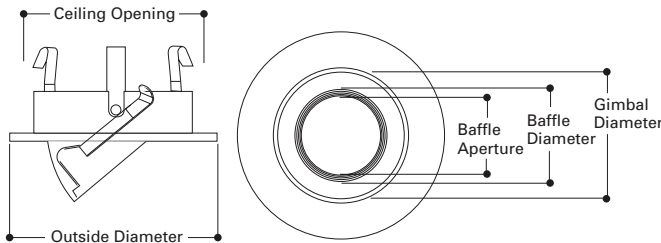

Catalog #		Type
Project		
Comments		Date
Prepared by		

SPECIFICATION FEATURES

Adjustable gimbal is available in Matte White, Black, Satin Nickel, or Tuscan Bronze finishes with Black Baffle. White gimbal also available with White Baffle. Three pressure springs ensure positive retention in housing.

Trim includes cover glass lens which may be replaced with a variety of media. (Lamps that have integral glass lens do not require use of the cover glass supplied with this trim.)

3009 is designed for use with the following Halo H3 small aperture housings:

- Line Voltage Housing (for 120V GU10 lamps).
  - H36ICAT 50W IC Air-Tite Housing
  - H36TAT 50W Non-IC Air-Tite Housing
  - H36RTAT 50W Non-IC Air-Tite Remodel Housing
- Low Voltage Housing (for 12V MR16 lamps).
  - H36LVICAT 50W IC Air-Tite Housing
  - H36LVTAT 50W Non-IC Air-Tite Housing
  - H36LVRTAT 50W Non-IC Air-Tite Remodel Housing
  - H36LVTAT277 50W Non-IC Air-Tite Housing, 120/277V
  - H36LVRTAT277 50W Non-IC Air-Tite Remodel Housing, 120/277V
- Line Voltage Housing (for 120V GU10 lamps).
  - H38ICAT 50W IC Air-Tite Housing
- Low Voltage Housing (for 12V MR16 lamps).
  - H38LVICAT 50W IC Air-Tite Housing

Baffle Aperture: 1-3/4" [45mm]
Baffle Diameter: 2" [51mm]
Gimbal Diameter: 2-3/4" [70mm]
Ceiling Opening: 3-3/4" [95mm]
Outside Diameter: 4-1/4" [108mm]