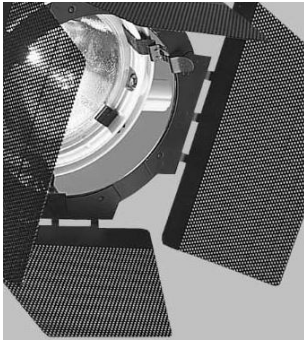

### L1967PF Perforated Barn Door Shutters

For use with L3703, L3705, L4007 (Requires LCS4007) and L4008 (Requires LCS4008).