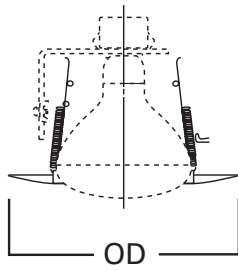

E26 6" Trim Series

DESCRIPTION

Open in the 6" trim family for use in recessed downlighting. Compatible for use in Halo and other housings.

Catalog #		Type
Project		
Comments		Date
Prepared by		

SPECIFICATION FEATURES

Dimensions:
OD: 8" [203mm]

ORDERING INFORMATION

SAMPLE NUMBER: 401P

Trim	Finish
401P= 6" White Open Trim	WH=White Trim
401AL= 6" Satin Aluminum Open Trim	SA=Satin Aluminum

HALO HOUSING COMPATIBILITY

Trim #	Style	H7ICT	H7ICAT	H7RICT	H7RICAT	E7ICAT	E7RICAT	H7UICAT	H7ICTNB
401P 401AL	Open								
		H7ICATNB	E7ICATNB	H27ICAT	H27RICAT	E27ICAT	E27RICAT		
		H7T	H7TCP	H7RT	E7TAT	E7RTAT	H7TNB	E7TATNB	H27T
		•	•	•	•	•			
		H27RT	E27TAT	E27RTAT					