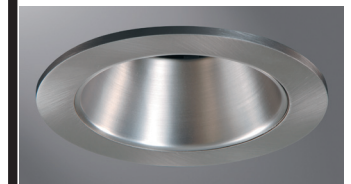

3004SN
Satin Nickel with Satin Nickel Reflector