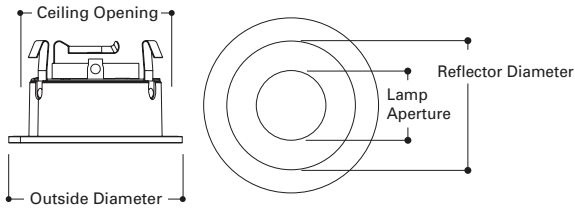

DESCRIPTION

Adjustable reflector designed for use with IC or Non-IC AIR-TITE™ 3" Halo small aperture line and low voltage housings. Trim ring is available in multiple finishes to match interior decor. Reflector trim uses MR16 low voltage or GU10 line voltage lamps ideal for accent and task lighting. Trim offers 35° tilt, and 360° orientation within housing.

Trim includes soft focus cover glass lens for a smooth beam pattern. (Lamps that have integral glass lens do not require use of the cover glass supplied with this trim).

3004 is designed for use with the following Halo H3 small aperture housings:

Lamp Aperture: 2" [51mm]
 Reflector Diameter: 3" [75mm]
 Ceiling Opening: 3-3/4" [95mm]
 Outside Diameter: 4-1/4" [108mm]

ORDERING INFORMATION

SAMPLE NUMBER: 3004WHC

Order housing and trims separately.

Trim	Finish
3004= 3" Adjustable Reflector Trim	WHC =White with Specular Clear Reflector SN =Satin Nickel with Satin Nickel Reflector TBZ =Tuscan Bronze with Tuscan Bronze Reflector WHH =White with Haze Reflector WHW =White with White Reflector