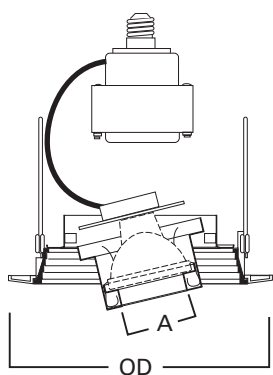

DESCRIPTION

Low Voltage Adjustable Spot trim (transformer included) with 30° tilt in the 6" trim family for use in recessed downlighting.

Catalog #		Type
Project		
Comments		Date
Prepared by		

SPECIFICATION FEATURES

1412W
White Trim with White Baffle and Lampholder

1412P
White Trim with Black Baffle and Lampholder

ORDERING INFORMATION

SAMPLE NUMBER: 1412W

Trim	Finish	Accessory
1412= 6" Low Voltage Adjustable Spot, 30° Tilt	W =White Trim with White Baffle and Lampholder P =White Trim with Black Baffle and Lampholder	Designer Trim Rings TRM6C =Chrome TRM6MB =Black Metal TRM6P =White Metal TRM6SN =Satin Nickel TRM6TBZ =Tuscan Bronze TRM7MB =Black Plastic

1412
Low Voltage Adjustable Spot 30° Tilt Light

6" TRIMS