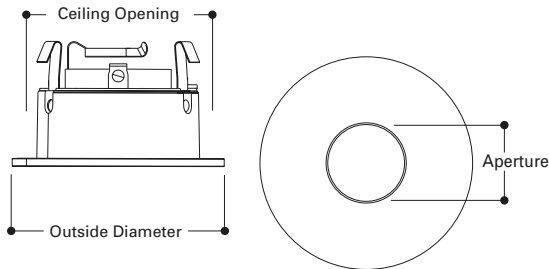

Catalog #		Type
Project		
Comments		Date
Prepared by		

SPECIFICATION FEATURES

Cast aluminum trim ring available in Matte White, Black, Satin Nickel, or Tuscan Bronze finishes. Pinhole trim ring incorporates a 1-3/4" aperture with matte black baffle to control glare. Three pressure springs ensure positive retention in housing.

Trim includes cover glass lens which may be replaced with a variety of media. (Lamps that have integral glass lens do not require use of the cover glass supplied with this trim).

3001 is designed for use with the following Halo H3 housings:

Line Voltage Housing (for 120V GU10 lamps).

H36ICAT	50W	IC Air-Tite Housing
H36TAT	50W	Non-IC Air-Tite Housing
H36RTAT	50W	Non-IC Air-Tite Remodel Housing

Low Voltage Housing (for 12V MR16 lamps).

H36LVICAT	50W	IC Air-Tite Housing
H36LVTAT	50W	Non-IC Air-Tite Housing
H36LVRTAT	50W	Non-IC Air-Tite Remodel Housing
H36LVTAT277	50W	Non-IC Air-Tite Housing, 120/277V
H36LVRTAT277	50W	Non-IC Air-Tite Remodel Housing, 120/277V

Line Voltage Housing (for 120V GU10 lamps).

H38ICAT	50W	IC Air-Tite Housing

Low Voltage Housing (for 12V MR16 lamps).

H38LVICAT	37W	IC Air-Tite Housing

Aperture: 1-3/4" [45mm]
Ceiling Opening: 3-3/4" [95mm]
Outside Diameter: 4-1/4" [108mm]

ORDERING INFORMATION

SAMPLE NUMBER: 3001WHBB

Order housing and trims separately.

Trim	Finish
3001= 3" Adjustable Baffle Trim	BKBB=Black with Black Baffle SNBB=Satin Nickel with Black Baffle TBZBB=Tuscan Bronze with Black Baffle WHBB=White with Black Baffle WHWB=White with White Baffle