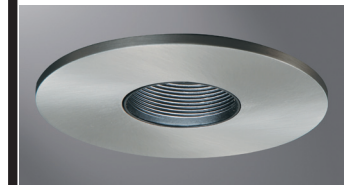

3001SNBB
Satin Nickel with Black Baffle