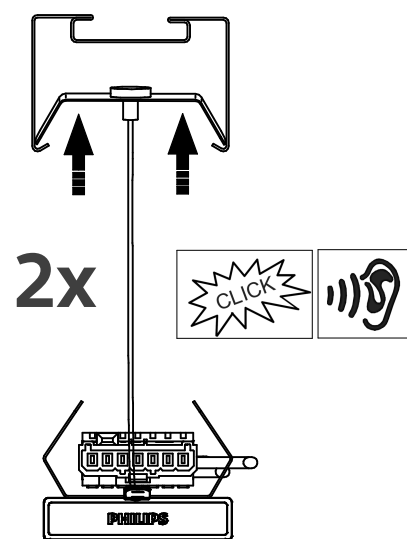

583 - 442710483500

2023-06-09

© Signify Holding  
All rights reserved

Installation is prohibited into heavily worn trunking!

1

Spring A  
(pre-installed)

2a

Spring B  
(install spring B, then remove spring A)

2b

Through wire (with spring A or B, not included in box)

3

910925869522 LL515Z WIRING 5x1.5 UNIV WH  
910925869523 LL515Z WIRING 7x1.5 UNIV WH

4

5

6

**DONE!**

1

Scan me!

2

Register me!

SCAN

To get an overview of all spare parts for a luminaire, please refer to detailed instructions in the service manual available via the Signify Service tag apps (Android and iOS).