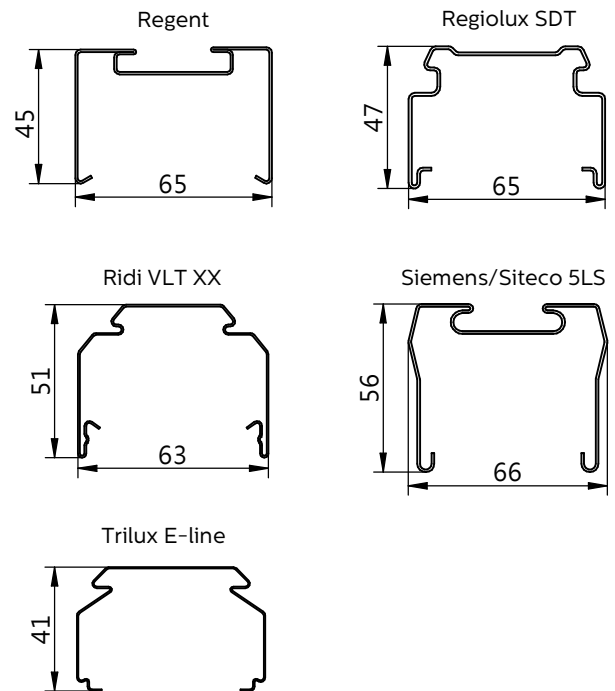

Install only with power off and removed pre-installed cables from the trunking!

583 - 442710483500

2023-06-09

© Signify Holding
All rights reserved