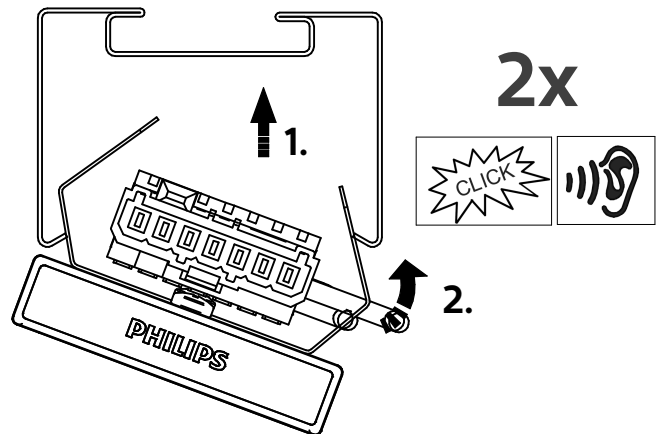

583 - 442710483500

2023-06-09

© Signify Holding  
All rights reserved

Installation is prohibited into heavily worn trunking!

1

Spring A  
(pre-installed)

2a

Spring B  
(install spring B, then remove spring A)

2b

Through wire (with spring A or B, not included in box)

3

910925869522 LL515Z WIRING 5x1.5 UNIV WH  
910925869523 LL515Z WIRING 7x1.5 UNIV WH

4

5

6

**DONE!**

1

Scan me!

2

Register me!

SCAN

To get an overview of all spare parts for a luminaire, please refer to detailed instructions in the service manual available via the Signify Service tag apps (Android and iOS).