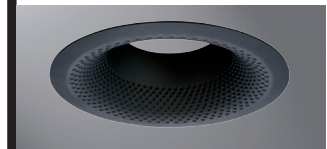

### DESCRIPTION

Perfex™ baffle trim with self-flange in the 6" trim family for use in recessed downlighting. Compatible for use in Halo and other housings.

Catalog #		Type
Project		
Comments		Date
Prepared by		

**6110WB**  
White Perfex Baffle,  
White Trim

**6110BB**  
Black Perfex Baffle,  
White Trim

**6110BKBB**  
Black Perfex Baffle,  
Black Trim