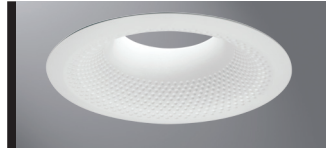

6110WB
White Perfex Baffle,
White Trim