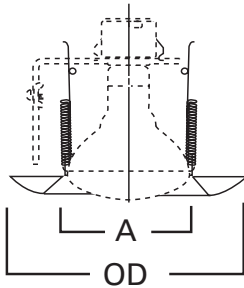

E26 6" Trim Series

DESCRIPTION

White splay trim with the 6" trim family for use in recessed downlighting. Compatible for use in Halo and other housings.

Catalog #		Type
Project		
Comments		Date
Prepared by		

SPECIFICATION FEATURES

- Splay trim for BR30 and PAR30 lamps
- Coil spring retention

Dimensions:

H: 3-7/8" [98mm]

OD: 7-3/4" [197mm]

Housings	Max Lamp Compatibility
H7ICT H7RICT	50W PAR30S, 75W PAR30L, 65W BR30, 75W R30
H7ICAT H7RICAT	50W PAR30S, 75W PAR30L, 65W BR30, 75W R30
E7ICAT E7RICAT	50W PAR30S, 75W PAR30L, 65W BR30
H7UICAT	75W PAR30S, 75W PAR30L, 65W BR30, 75W R30
H27ICAT	
H27RICAT	50W PAR30S, 75W PAR30L, 65W BR30
E27ICAT	
E27RICAT	
H7T	75W PAR30S, 75W R30, 65W BR30
E7TAT	
H7TCP	
E7RT	75W PAR30S, 75W PAR30L, 65W BR30
E7RTAT	
H27T	75W PAR30S, 75W PAR30L, 85W BR30, 100W R30
H27RT	
E27TAT	75W PAR30S, 75W PAR30L, 85W BR30
E27RTAT	

Compatible with Halogen, Incandescent, LED* or CFL* lamps.

328P
White Splay Trim

328

6-Inch Open,
Splay & Wall Wash

ORDERING INFORMATION

SAMPLE NUMBER: 328P

Trim	Finish
328P= 6" White Splay Trim	WH=White

HALO HOUSING COMPATIBILITY