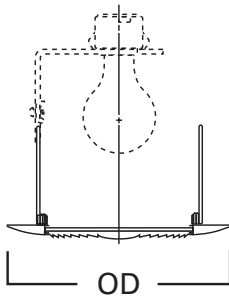

E26 6" Trim Series

DESCRIPTION

Fresnel glass lens trim in the 6" trim family for use in recessed downlighting. Compatible for use in Halo and other housings.

Catalog #		Type
Project		
Comments		Date
Prepared by		

SPECIFICATION FEATURES

- White trim with glass Fresnel lens
- PS version features "dead-front" construction and is wet location listed for use in showers
- Non-conductive, non-corrosive polymer (plastic) trim ring
- Torsion spring retention

Housings	Max Lamp Compatibility
H7UICAT	40W A19
H7T	H7TCP
H7RT	
E7TAT	60W A19
E7RTAT	
H27T	
H27TAT	60W A19

Compatible with Halogen, Incandescent, LED* or CFL* lamps.

Dimensions:
OD: 8" [203mm]