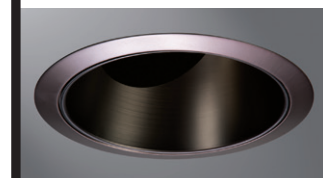

455TBZ
Tuscan Bronze Reflector

455 Series Slope Trims

6-Inch Reflector

For use with Halo LED
slope ceiling system:
HL6 LED