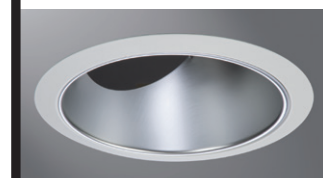

455H
Haze Reflector