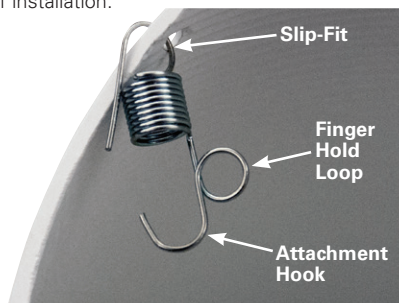

Catalog #		Type
Project		
Comments		Date
Prepared by		

Specification Features

455 series slope ceiling trims are 6-inch aperture reflectors offered in Specular Clear (SC), Semi-Specular Haze (H), Satin Nickel (SN), and Tuscan Bronze (TBZ). 455 series reflectors feature metal trim rings in matte white paint, and satin nickel and tuscan bronze plated finishes. The precision spun aluminum reflector provides excellent visual performance. The metal trim ring is a floating ring that may be interchanged with the TRM6 designer trim ring series (see accessories).

Coil springs attach to slots in the housing aiming mechanism and hold the trim flush to the ceiling.

Slope Ceiling Housings

Compatible with HL6 LED and H645 slope ceiling system housings; see specification sheets for further details:

- HL612ICAT (LED)
- HL618TAT (LED)
- H645IC (Incandescent)

Trim Dimensions

Outside Diameter: 7-1/4" [184mm]

Trim Attachment – Coil Springs

Coil spring hook attaches to vertical slots in the sides of aiming mechanism. Slip-fit on spring allows positioning of finger hold loop inside the trim for ease of installation.

Ordering Information

Sample Number: 455SN

Trim	Finish	Accessories
455 = 6" slope ceiling reflector	SC = Specular clear, white metal trim ring H = Haze (semi-specular), white metal trim ring SN = Satin nickel, satin nickel metal trim ring TBZ = Tuscan bronze, tuscan bronze metal trim ring	TRM6C = Chrome metal TRM6MB = Black metal TRM6P = White metal TRM6SN = Satin nickel metal TRM6TBZ = Tuscan bronze metal TRM7MB = Black polymer