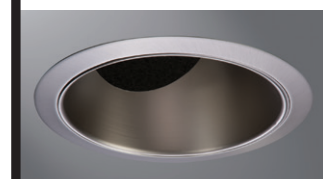

455SN
Satin Nickel Reflector