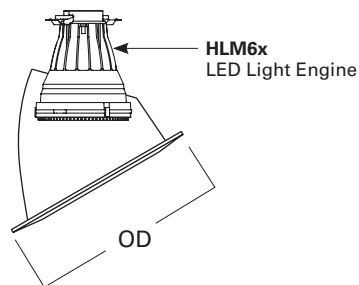

Catalog #		Type
Project		
Comments		Date
Prepared by		

Specification Features

455 series slope ceiling trims are 6-inch aperture reflectors offered in Specular Clear (SC), Semi-Specular Haze (H), Satin Nickel (SN), and Tuscan Bronze (TBZ). 455 series reflectors feature metal trim rings in matte white paint, and satin nickel and tuscan bronze plated finishes. The precision spun aluminum reflector provides excellent visual performance. The metal trim ring is a floating ring that may be interchanged with the TRM6 designer trim ring series (see accessories).

Coil springs attach to slots in the housing aiming mechanism and hold the trim flush to the ceiling.

Slope Ceiling Housings

Compatible with HL6 LED and H645 slope ceiling system housings; see specification sheets for further details:

- HL612ICAT (LED)
- HL618TAT (LED)
- H645IC (Incandescent)

Trim Dimensions

Outside Diameter: 7-1/4" [184mm]

Trim Attachment – Coil Springs

Coil spring hook attaches to vertical slots in the sides of aiming mechanism. Slip-fit on spring allows positioning of finger hold loop inside the trim for ease of installation.