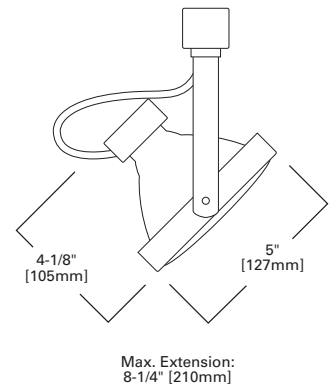

**L1739 FRONT
LOADING GIMBAL
RING**

FEATURES

- Provides effective task or accent lighting
- Quick-lock adapter attaches anywhere along the track channel
- Formed aluminum housing for optimal heat dissipation
- Yoke allows two axis rotation for maximum aiming adjustability
- 338° horizontal rotation and 0° to 90° vertical pivot
- Finishes: White (P) and Matte Black (MB)
- Lamps: supports standard PAR and halogen PAR lamps

NOTES: *Lamp not included.

**L2738 CLOSE
MOUNT GIMBAL
RING**

FEATURES

- Provides effective task or accent lighting
- Quick-lock adapter attaches anywhere along the track channel
- Die formed gimbal ring with lamp retention springs
- Yoke allows two axis rotation for maximum aiming adjustability
- 338° horizontal rotation and 0° to 90° vertical pivot
- Finishes: White (P) and Matte Black (MB)
- Lamps: supports standard PAR and halogen PAR lamps

Compliances may not apply to all product configurations. Please consult the product spec sheet for compliance details.

COMPLIANCES: UL Listed, CSA Listed

Lamp*	Track System	Track Information
150W PAR38 Medium Side Prong Lamp	Halo Single and 2-Circuit	L650, L651, L652, L653, L641, L642, L643, L611, L612, L613, L1631, L1632
	Halo 4-Circuit	L963 Converter required for use with Halo 4-Circuit: L621, L622, L623
	Halo "LA" Architectural	LA1L Converter required for use with Halo "LA" Linear Architectural Track: LA631, LA632, LA633
	Lazer Track	LZR102, LZR104, LZR106, LZR108