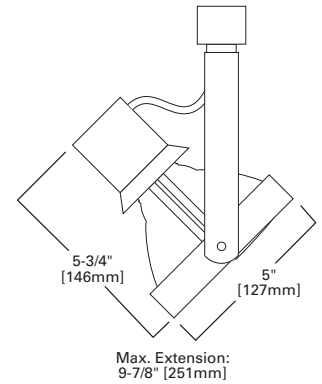

**L1739 FRONT
LOADING GIMBAL
RING**

FEATURES

- Provides effective task or accent lighting
- Quick-lock adapter attaches anywhere along the track channel
- Formed aluminum housing for optimal heat dissipation
- Yoke allows two axis rotation for maximum aiming adjustability
- 338° horizontal rotation and 0° to 90° vertical pivot
- Finishes: White (P) and Matte Black (MB)
- Lamps: supports standard PAR and halogen PAR lamps

Compliances may not apply to all product configurations. Please consult the product spec sheet for compliance details.

COMPLIANCES: UL Listed, CSA Listed

Lamp*	Track System	Track Information
250W PAR38	Halo Single and 2-Circuit	L650, L651, L652, L653, L641, L642, L643, L611, L612, L613, L1631, L1632
	Halo 4-Circuit	L963 Converter required for use with Halo 4-Circuit: L621, L622, L623
	Halo "LA" Architectural	LA1L Converter required for use with Halo "LA" Linear Architectural Track: LA631, LA632, LA633
	Lazer Track	LZR102, LZR104, LZR106, LZR108

NOTES: *Lamp not included.

**L2738 CLOSE
MOUNT GIMBAL
RING**

FEATURES

- Provides effective task or accent lighting
- Quick-lock adapter attaches anywhere along the track channel
- Die formed gimbal ring with lamp retention springs
- Yoke allows two axis rotation for maximum aiming adjustability
- 338° horizontal rotation and 0° to 90° vertical pivot
- Finishes: White (P) and Matte Black (MB)
- Lamps: supports standard PAR and halogen PAR lamps