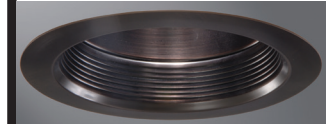

E26 6" Trim Series

DESCRIPTION

Air-Tite™ baffle trim with reflector 6" trim family for use in recessed downlighting. Compatible for use in Halo and other housings.

| | | |
|-------------|--|------|
| Catalog # | | Type |
| Project | | |
| Comments | | Date |
| Prepared by | | |

30WAT
White Trim, White Baffle and Reflector

30WATH
White Trim, White Baffle and Clear Reflector

30PAT
White Trim, Black Baffle and Clear Reflector

30SNAT
Satin Nickel Trim, Satin Nickel Baffle and Reflector