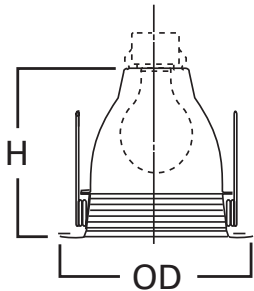

E26 6" Trim Series

DESCRIPTION

Air-Tite™ baffle trim with reflector 6" trim family for use in recessed downlighting. Compatible for use in Halo and other housings.

| | | |
|-------------|--|------|
| Catalog # | | Type |
| Project | | |
| Comments | | Date |
| Prepared by | | |

SPECIFICATION FEATURES

- Self-flange metal baffle with upper reflector
- Socket supporting baffle
- Torsion spring retention
- Accepts a wide range of lamps
- Makes installation Air-Tite regardless of housing used