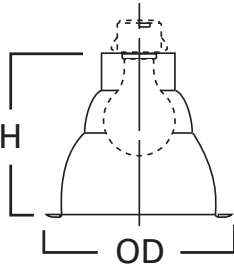

E26 6" Trim Series

DESCRIPTION

Specular full cone reflector trim in the 6" trim family for use in recessed downlighting. Compatible for use in Halo and other housings.

Catalog #		Type
Project		
Comments		Date
Prepared by		

SPECIFICATION FEATURES

- Full reflector for use with A-lamps
- Friction clip retention on housing plaster ring
- Removable trim ring
- Accessories available: TRM6 designer trim rings, OT403 oversize trim ring
- Socket supporting reflector

Housings	Max Lamp Compatibility
H7T	
H7TCP	
H7RT	150W A21
E7TAT	
E7RTAT	
H7TNB	150W A21
H7TATNB	

Compatible with Halogen, Incandescent, LED* or CFL* lamps.

Dimensions:

H: 5" [127mm]

OD: 7-1/4" [184mm]

ORDERING INFORMATION

SAMPLE NUMBER: 405SC

Trim	Finish
405SC= 6" Clear Specular Reflector, White Trim	WH=White

HALO HOUSING COMPATIBILITY

Trim #	Style	H7ICT	H7ICAT	H7RICT	H7RICAT	E7ICAT	E7RICAT	H7UICAT	H7ICTNB
405SC	Reflector								
		H7ICATNB	E7ICATNB	H27ICAT	H27RICAT	E27ICAT	E27RICAT		
		H7T	H7TCP	H7RT	E7TAT	E7RTAT	H7TNB	E7TATNB	H27T
		•	•	•	•	•	•	•	
	H27RT	E27TAT	E27RTAT						

For use in select other's housings, refer to U.L. classification list at www.cooperlighting.com

*UL1993 listed LED & CFL equivalent lamps permitted. Consult lamp manufacturer for conditions of use. Cooper Lighting Solutions does not warranty the lamp.