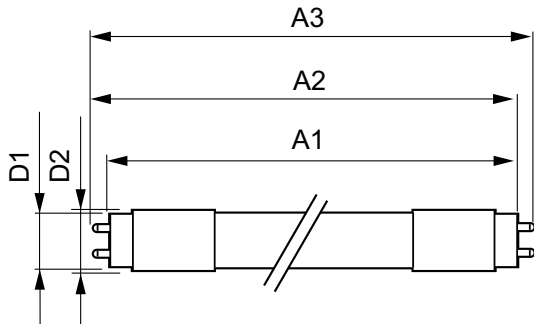

Application

- Industry & warehouse
- Office, education & retail

MASTER LEDtube T8 Ultra Efficient

Dimensional drawing

Product	D1	D2	A1	A2	A3
MAS LEDtube 1200mm UE 11.9W 840 T8 EELA	25.8 mm	28 mm	1,198.2 mm	1,205.3 mm	1,212.4 mm
MAS LEDtube 1200mm UE 11.9W 865 T8 EELA	25.8 mm	28 mm	1,198.2 mm	1,205.3 mm	1,212.4 mm
MAS LEDtube 1200mm UE 13.5W 830 T8	25.8 mm	28 mm	1,198.2 mm	1,205.3 mm	1,212.4 mm
MAS LEDtube 1200mm UE 13.5W 840 T8	25.8 mm	28 mm	1,198.2 mm	1,205.3 mm	1,212.4 mm
MAS LEDtube 1200mm UE 13.5W 865 T8	25.8 mm	28 mm	1,198.2 mm	1,205.3 mm	1,212.4 mm
MAS LEDtube 1500mm UE 17.6W 840 T8 EELA	25.8 mm	28 mm	1,498.8 mm	1,505.9 mm	1,513 mm
MAS LEDtube 1500mm UE 17.6W 865 T8 EELA	25.8 mm	28 mm	1,498.8 mm	1,505.9 mm	1,513 mm
MAS LEDtube 1500mm UE 20W 830 T8	25.8 mm	28 mm	1,498.8 mm	1,505.9 mm	1,513 mm
MAS LEDtube 1500mm UE 20W 840 T8	25.8 mm	28 mm	1,498.8 mm	1,505.9 mm	1,513 mm
MAS LEDtube 1500mm UE 20W 865 T8	25.8 mm	28 mm	1,498.8 mm	1,505.9 mm	1,513 mm