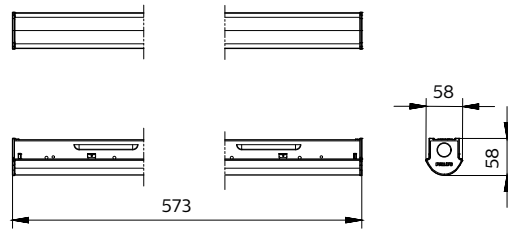

GreenPerform Batten G3 BN398C

Correlated color temperature - CCT	4000K/6500K
Color Rendering index - CRI	80
Beam angle	WB
Protection Class	Safety class I; Safety class III - POE
IEC61140	

Mechanical impact protection	IK03
Ingress protection	IP20
Overall length	600mm 1200mm 1500mm

Dimensional drawing