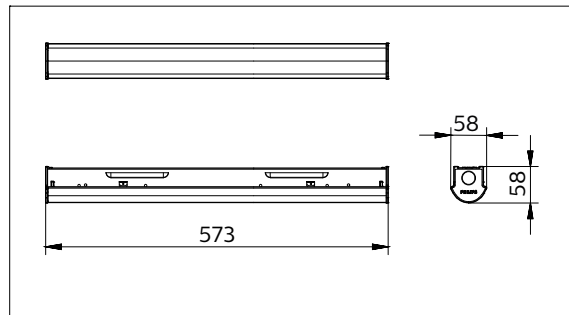

GreenPerform Batten G3 BN398C

Correlated color temperature - CCT	4000K/6500K
Color Rendering index - CRI	80
Beam angle	WB
Protection Class	Safety class I; Safety class III - POE
IEC61140	

Mechanical impact protection	IK03
Ingress protection	IP20
Overall length	600mm 1200mm 1500mm

Dimensional drawing