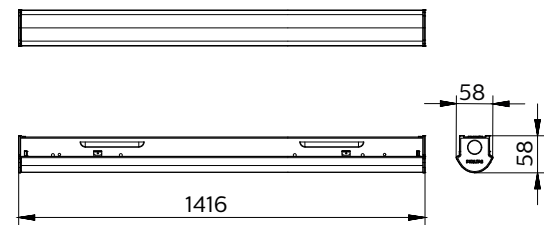

GreenPerform Batten G3 BN398C

Correlated color temperature - CCT	4000K/6500K
Color Rendering index - CRI	80
Beam angle	WB
Protection Class	Safety class I; Safety class III - POE
IEC61140	

Mechanical impact protection	IK03
Ingress protection	IP20
Overall length	600mm 1200mm 1500mm

Dimensional drawing