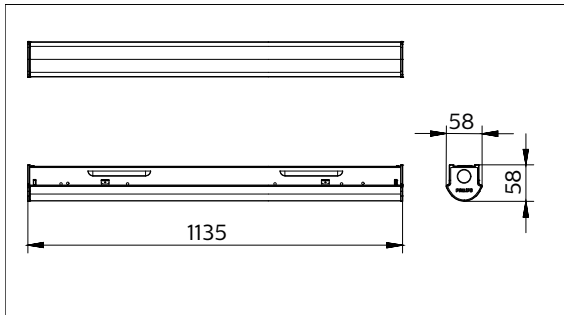

GreenPerform Batten G3 BN398C

Correlated color temperature - CCT	4000K/6500K
Color Rendering index - CRI	80
Beam angle	WB
Protection Class	Safety class I; Safety class III - POE
IEC61140	

Mechanical impact protection	IK03
Ingress protection	IP20
Overall length	600mm 1200mm 1500mm

Dimensional drawing