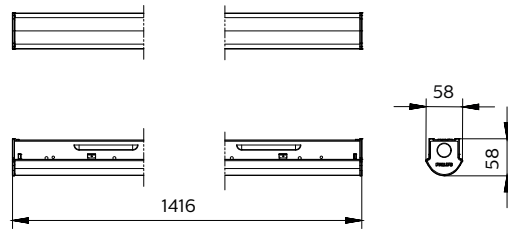

GreenPerform Batten G3 BN398C

Correlated color temperature - CCT	4000K/6500K
Color Rendering index - CRI	80
Beam angle	WB
Protection Class	Safety class I; Safety class III - POE
IEC61140	

Mechanical impact protection	IK03
Ingress protection	IP20
Overall length	600mm 1200mm 1500mm

Dimensional drawing