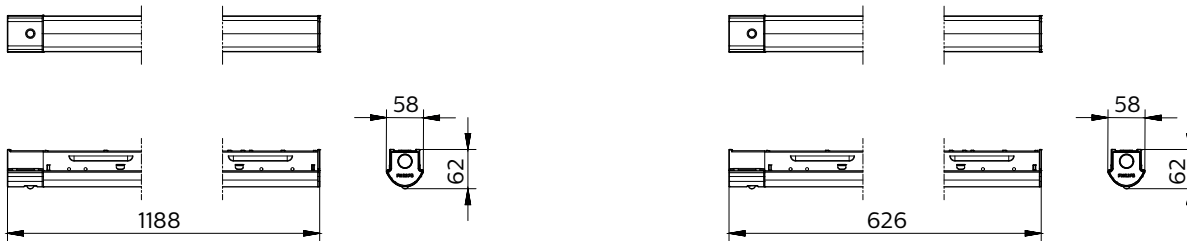

GreenPerform Batten G3 BN398C

Correlated color temperature - CCT	4000K/6500K
Color Rendering index - CRI	80
Beam angle	WB
Protection Class	Safety class I; Safety class III - POE
IEC61140	

Mechanical impact protection	IK03
Ingress protection	IP20
Overall length	600mm 1200mm 1500mm

Dimensional drawing

GreenPerform Batten G3 BN398C

Dimensional drawing

General Information

CE mark	CE mark
ENEC mark	-
Gear	-

Operating and Electrical

Input Voltage	220-240 V
Line Frequency	50 or 60 Hz

Approval and Application