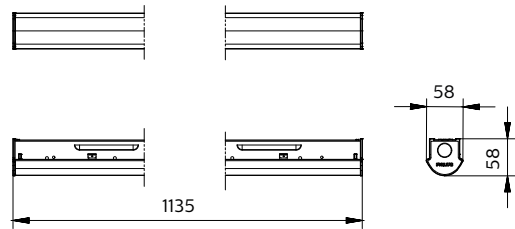

GreenPerform Batten G3 BN398C

Correlated color temperature - CCT	4000K/6500K
Color Rendering index - CRI	80
Beam angle	WB
Protection Class	Safety class I; Safety class III - POE
IEC61140	

Mechanical impact protection	IK03
Ingress protection	IP20
Overall length	600mm 1200mm 1500mm

Dimensional drawing