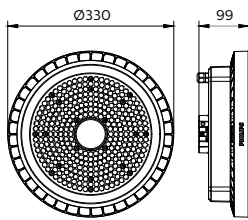

GreenPerform Highbay G5

Dimensional drawing