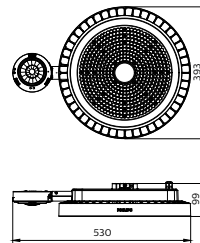

GreenPerform Highbay G5

Dimensional drawing