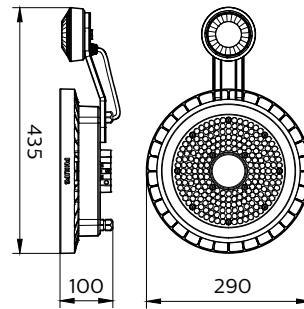

GreenPerform Highbay G5

Dimensional drawing