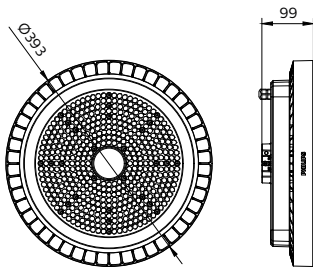

GreenPerform Highbay G5

Dimensional drawing