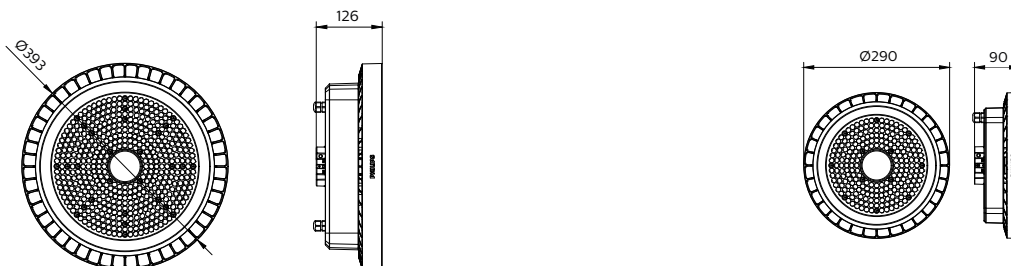

GreenPerform Highbay G5

Features

- 160 lm/W system efficacy
- 75,000 hours lifetime @Ta 35°
- Glare control (Narrow Beam), uniform illuminance (Wide Beam)
- Works seamlessly with the Interact IoT software and platform
- Cold room application support

Application

- Manufacturing
- Warehouses
- Logistic center
- Exhibition hall

Specifications

Mounting type	Suspended
	Pipe
	Surface
Operating Temperature range	-30 to +50 °C
Light Source	LED
Mains Voltage	220-240V / 50-60Hz
Mains connection	Flying cable
Mechanical Accessories	Hook for suspension
	Mounting bracket for surface
Dimming	PSU: non-dimmable
	PSD: Dimmable via Dali-broadcasting
	Connected: Wireless control, compatible with SNH210 sensor
Control system input	DALI/Wireless
Integrated sensors	SNH210
Material	Housing: die-cast aluminium
Main color of the luminaire	RAL7012
Flicker / Pst / SVM	PSU: <30%
	PSD/Connected: <3.2%
Luminous flux	10klm-30klm
Power consumption	67W-205W

Luminaire efficacy	Up to 160lm/W
Correlated color temperature - CCT	4000K 6500K
Color Rendering index - CRI	80
Beam angle	WB: 85°
	NB: 55°
Optical cover/lens material	PC
Optical cover/lens finish	Clear
Protection Class IEC61140	Class I
Mechanical impact protection	IK08
Ingress protection	IP65
Driver replaceable	Yes
UGR	WB: 25
	NB: 22
Installation	Suspended
	Pipe
	Surface

Dimensional drawing