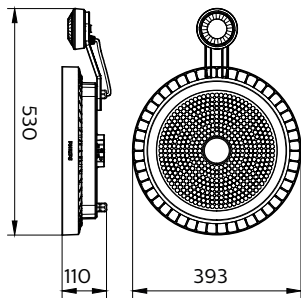

GreenPerform Highbay G5

Dimensional drawing