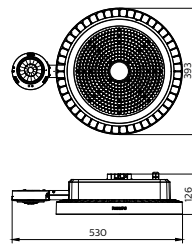

GreenPerform Highbay G5

Dimensional drawing