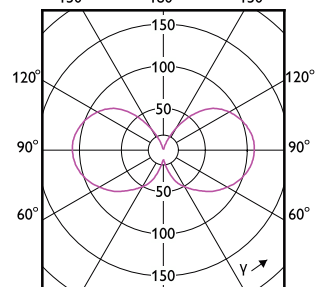

MASTER UltraEfficient LED bulb