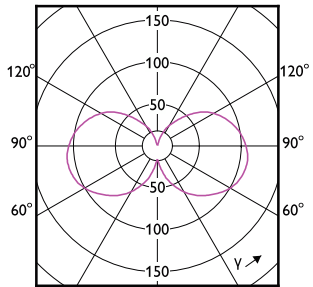

MASTER UltraEfficient LED bulb