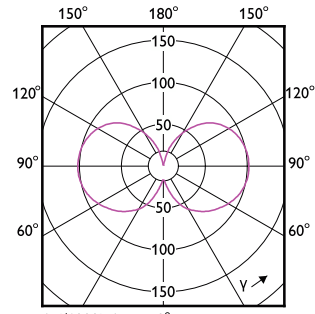

MASTER UltraEfficient LED bulb