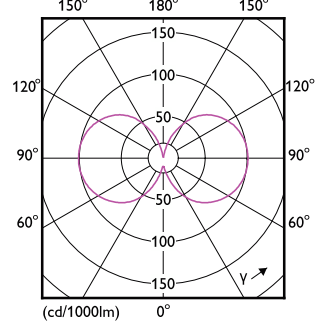

MASTER UltraEfficient LED bulb