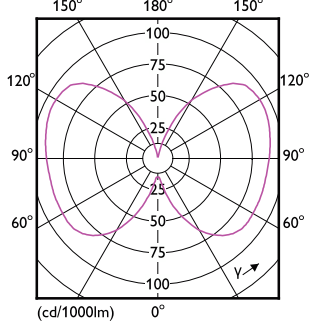

MASTER UltraEfficient LED bulb