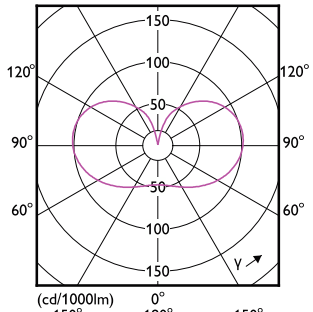

MASTER UltraEfficient LED bulb