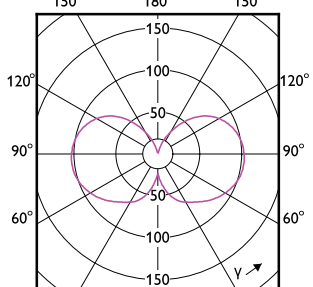

MASTER UltraEfficient LED bulb