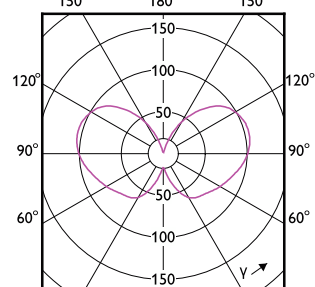

MASTER UltraEfficient LED bulb