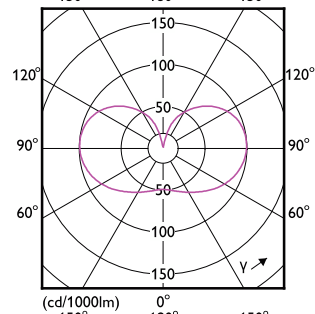

MASTER UltraEfficient LED bulb