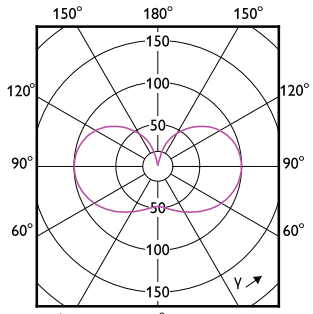

MASTER UltraEfficient LED bulb