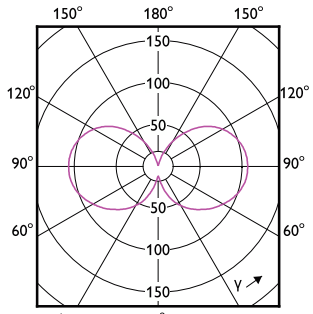

MASTER UltraEfficient LED bulb