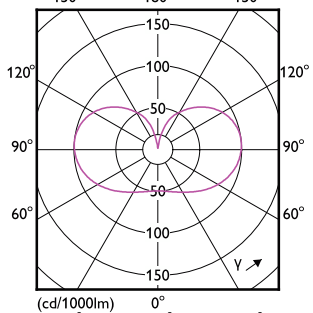

MASTER UltraEfficient LED bulb