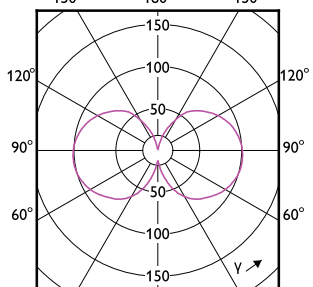

MASTER UltraEfficient LED bulb