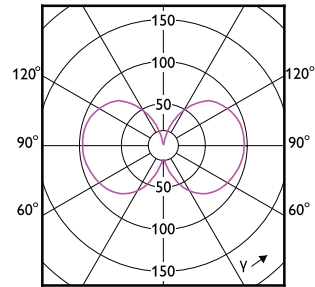

MASTER UltraEfficient LED bulb