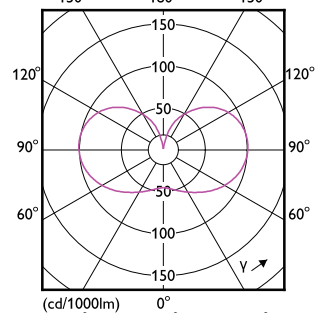

MASTER UltraEfficient LED bulb