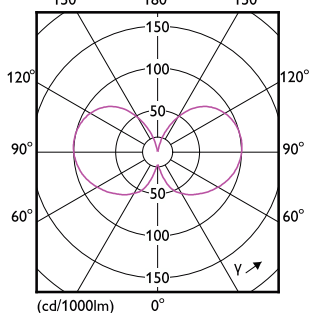

MASTER UltraEfficient LED bulb