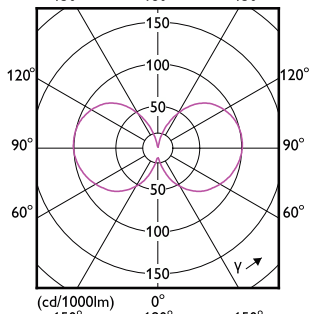

MASTER UltraEfficient LED bulb