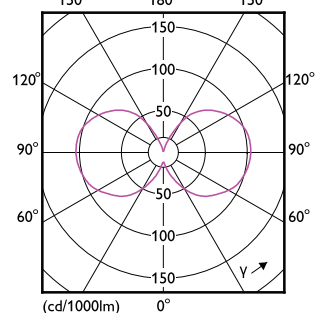

MASTER UltraEfficient LED bulb