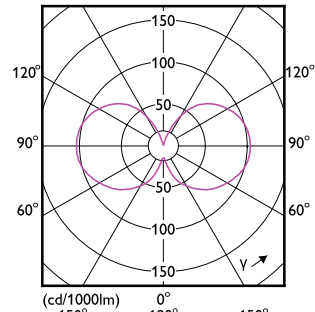

MASTER UltraEfficient LED bulb