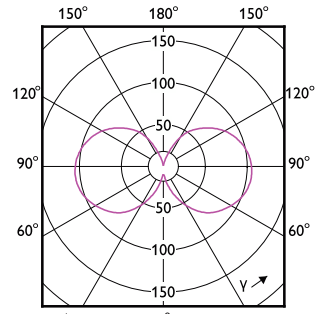

MASTER UltraEfficient LED bulb