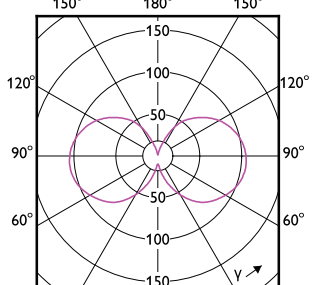

MASTER UltraEfficient LED-lyspære