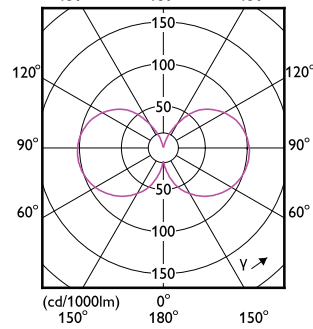

Order Code	Full Product Name	Energiforbruk kWh/ 1000 t
18881500	MAS LEDBulbND7.3-100W E27 827 A60 FR GUE	8 kWh
18889100	MAS LEDBulbND7.3-100W E27 840 A60 FR GUE	8 kWh
25408400	MAS LEDBulbND2.3-40W E27 830 A60 FR G UE	3 kWh
25416900	MAS LEDBulbND4-60W E27 830 A60 FR G UE	4 kWh
25424400	MAS LEDBulbND5.2-75W E27 830 A60 FR G UE	6 kWh
25432900	MAS LEDBulbND7.3-100W E27 830 A60 FR GUE	8 kWh
18861700	MAS LEDBulbND5.2-75W E27 827 A60 CL G UE	6 kWh
25420600	MAS LEDBulbND5.2-75W E27 830 A60 CL G UE	6 kWh
18877800	MAS LEDBulbND7.3-100W E27 827 A60 CL GUE	8 kWh
25428200	MAS LEDBulbND7.3-100W E27 830 A60 CL GUE	8 kWh
43583400	MAS LEDBulbND7.3-100WE27830 A70 FRG UE	8 kWh
43585800	MAS LEDBulbND7.3-100WE27840 A70 FRG UE	8 kWh
20274000	MAS LEDBulbND4-60W E27 827 ST64 CL G UE	4 kWh
43591900	MAS LEDBulbND7.3-100WE27830 A70 CLG UE	8 kWh
43593300	MAS LEDBulbND7.3-100WE27840 A70 CLG UE	8 kWh
18869300	MAS LEDBulbND5.2-75W E27 840 A60 CL G UE	6 kWh
20278800	MAS LEDBulbND4-60W E27 840 G95 CL G UE	4 kWh
24864900	MAS LEDBulb D 4-60W E27 827 A60 CL G UE	4 kWh
24868700	MAS LEDBulb D 4-60W E27 830 A60 CL G UE	4 kWh
18885300	MAS LEDBulbND7.3-100W E27 840 A60 CL GUE	8 kWh
18837200	MAS LEDBulbND2.3-40W E27 840 A60 CL G UE	3 kWh
18829700	MAS LEDBulbND2.3-40W E27 827 A60 CL G UE	3 kWh
25404600	MAS LEDBulbND2.3-40W E27 830 A60 CL G UE	3 kWh
24866300	MAS LEDBulb D 4-60W E27 827 A60 FR G UE	4 kWh
24870000	MAS LEDBulb D 4-60W E27 830 A60 FR G UE	4 kWh
42075500	MAS LEDBulbND2.3-40W E27840 A60CL G EELA	3 kWh