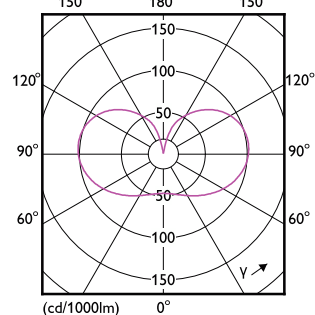

MASTER UltraEfficient LED-lyspære