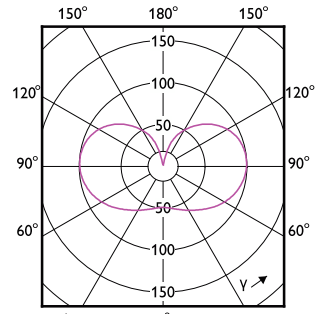

MASTER UltraEfficient LED-lyspære