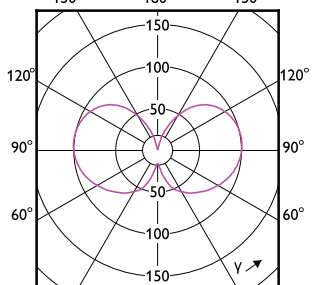

MASTER UltraEfficient LED-lyspære