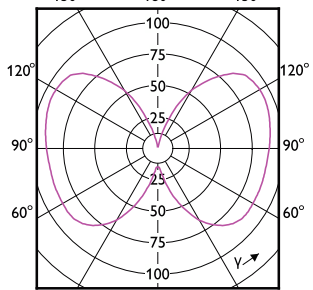

MASTER UltraEfficient LED-lyspære