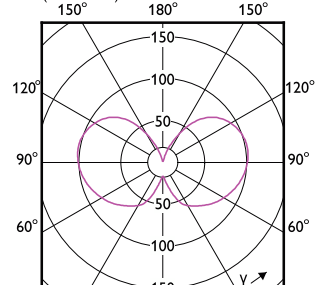

MASTER UltraEfficient LED-lyspære