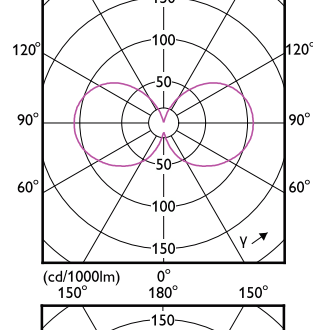

Order Code	Full Product Name	Energiforbruk kWh/ 1000 t
18881500	MAS LEDBulbND7.3-100W E27 827 A60 FR GUE	8 kWh
18889100	MAS LEDBulbND7.3-100W E27 840 A60 FR GUE	8 kWh
25408400	MAS LEDBulbND2.3-40W E27 830 A60 FR G UE	3 kWh
25416900	MAS LEDBulbND4-60W E27 830 A60 FR G UE	4 kWh
25424400	MAS LEDBulbND5.2-75W E27 830 A60 FR G UE	6 kWh
25432900	MAS LEDBulbND7.3-100W E27 830 A60 FR GUE	8 kWh
18861700	MAS LEDBulbND5.2-75W E27 827 A60 CL G UE	6 kWh
25420600	MAS LEDBulbND5.2-75W E27 830 A60 CL G UE	6 kWh
18877800	MAS LEDBulbND7.3-100W E27 827 A60 CL GUE	8 kWh
25428200	MAS LEDBulbND7.3-100W E27 830 A60 CL GUE	8 kWh
43583400	MAS LEDBulbND7.3-100WE27830 A70 FRG UE	8 kWh
43585800	MAS LEDBulbND7.3-100WE27840 A70 FRG UE	8 kWh
20274000	MAS LEDBulbND4-60W E27 827 ST64 CL G UE	4 kWh
43591900	MAS LEDBulbND7.3-100WE27830 A70 CLG UE	8 kWh
43593300	MAS LEDBulbND7.3-100WE27840 A70 CLG UE	8 kWh
18869300	MAS LEDBulbND5.2-75W E27 840 A60 CL G UE	6 kWh
20278800	MAS LEDBulbND4-60W E27 840 G95 CL G UE	4 kWh
24864900	MAS LEDBulb D 4-60W E27 827 A60 CL G UE	4 kWh
24868700	MAS LEDBulb D 4-60W E27 830 A60 CL G UE	4 kWh
18885300	MAS LEDBulbND7.3-100W E27 840 A60 CL GUE	8 kWh
18837200	MAS LEDBulbND2.3-40W E27 840 A60 CL G UE	3 kWh
18829700	MAS LEDBulbND2.3-40W E27 827 A60 CL G UE	3 kWh
25404600	MAS LEDBulbND2.3-40W E27 830 A60 CL G UE	3 kWh
24866300	MAS LEDBulb D 4-60W E27 827 A60 FR G UE	4 kWh
24870000	MAS LEDBulb D 4-60W E27 830 A60 FR G UE	4 kWh
42075500	MAS LEDBulbND2.3-40W E27840 A60CL G EELA	3 kWh