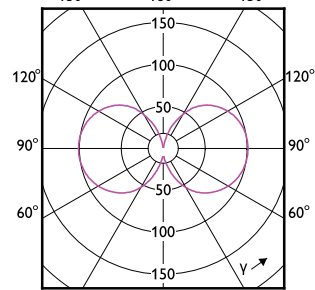

MASTER UltraEfficient LED-lyspære