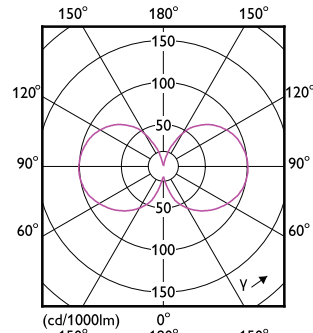

Order Code	Full Product Name	Energiforbruk kWh/ 1000 t
18881500	MAS LEDBulbND7.3-100W E27 827 A60 FR GUE	8 kWh
18889100	MAS LEDBulbND7.3-100W E27 840 A60 FR GUE	8 kWh
25408400	MAS LEDBulbND2.3-40W E27 830 A60 FR G UE	3 kWh
25416900	MAS LEDBulbND4-60W E27 830 A60 FR G UE	4 kWh
25424400	MAS LEDBulbND5.2-75W E27 830 A60 FR G UE	6 kWh
25432900	MAS LEDBulbND7.3-100W E27 830 A60 FR GUE	8 kWh
18861700	MAS LEDBulbND5.2-75W E27 827 A60 CL G UE	6 kWh
25420600	MAS LEDBulbND5.2-75W E27 830 A60 CL G UE	6 kWh
18877800	MAS LEDBulbND7.3-100W E27 827 A60 CL GUE	8 kWh
25428200	MAS LEDBulbND7.3-100W E27 830 A60 CL GUE	8 kWh
43583400	MAS LEDBulbND7.3-100WE27830 A70 FRG UE	8 kWh
43585800	MAS LEDBulbND7.3-100WE27840 A70 FRG UE	8 kWh
20274000	MAS LEDBulbND4-60W E27 827 ST64 CL G UE	4 kWh
43591900	MAS LEDBulbND7.3-100WE27830 A70 CLG UE	8 kWh
43593300	MAS LEDBulbND7.3-100WE27840 A70 CLG UE	8 kWh
18869300	MAS LEDBulbND5.2-75W E27 840 A60 CL G UE	6 kWh
20278800	MAS LEDBulbND4-60W E27 840 G95 CL G UE	4 kWh
24864900	MAS LEDBulb D 4-60W E27 827 A60 CL G UE	4 kWh
24868700	MAS LEDBulb D 4-60W E27 830 A60 CL G UE	4 kWh
18885300	MAS LEDBulbND7.3-100W E27 840 A60 CL GUE	8 kWh
18837200	MAS LEDBulbND2.3-40W E27 840 A60 CL G UE	3 kWh
18829700	MAS LEDBulbND2.3-40W E27 827 A60 CL G UE	3 kWh
25404600	MAS LEDBulbND2.3-40W E27 830 A60 CL G UE	3 kWh
24866300	MAS LEDBulb D 4-60W E27 827 A60 FR G UE	4 kWh
24870000	MAS LEDBulb D 4-60W E27 830 A60 FR G UE	4 kWh
42075500	MAS LEDBulbND2.3-40W E27840 A60CL G EELA	3 kWh