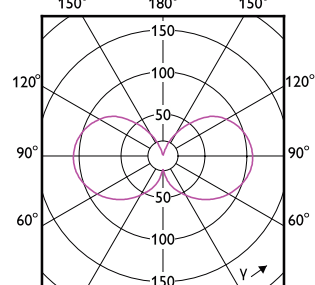

MASTER UltraEfficient LED-lyspære