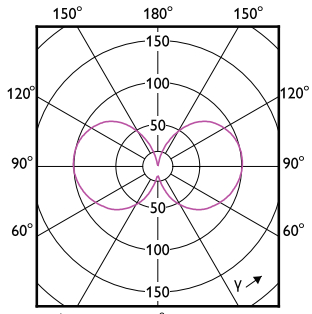

MASTER UltraEfficient LED-lyspære