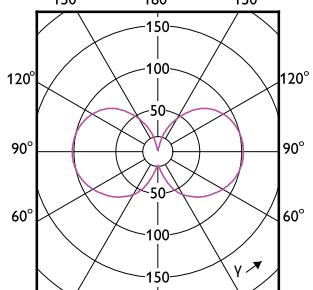

MASTER UltraEfficient LED-lyspære