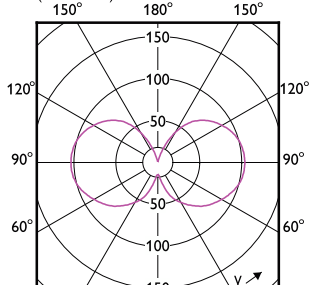

MASTER UltraEfficient LED-lyspære