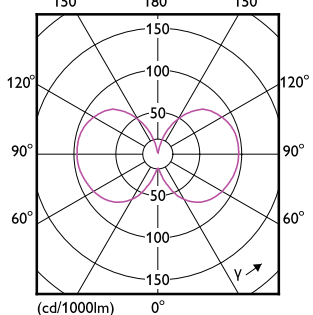

MASTER UltraEfficient LED-lyspære