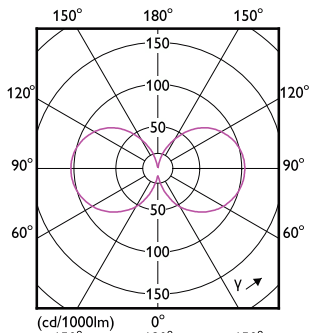

Order Code	Full Product Name	Energiforbruk kWh/ 1000 t
18881500	MAS LEDBulbND7.3-100W E27 827 A60 FR GUE	8 kWh
18889100	MAS LEDBulbND7.3-100W E27 840 A60 FR GUE	8 kWh
25408400	MAS LEDBulbND2.3-40W E27 830 A60 FR G UE	3 kWh
25416900	MAS LEDBulbND4-60W E27 830 A60 FR G UE	4 kWh
25424400	MAS LEDBulbND5.2-75W E27 830 A60 FR G UE	6 kWh
25432900	MAS LEDBulbND7.3-100W E27 830 A60 FR GUE	8 kWh
18861700	MAS LEDBulbND5.2-75W E27 827 A60 CL G UE	6 kWh
25420600	MAS LEDBulbND5.2-75W E27 830 A60 CL G UE	6 kWh
18877800	MAS LEDBulbND7.3-100W E27 827 A60 CL GUE	8 kWh
25428200	MAS LEDBulbND7.3-100W E27 830 A60 CL GUE	8 kWh
43583400	MAS LEDBulbND7.3-100WE27830 A70 FRG UE	8 kWh
43585800	MAS LEDBulbND7.3-100WE27840 A70 FRG UE	8 kWh
20274000	MAS LEDBulbND4-60W E27 827 ST64 CL G UE	4 kWh
43591900	MAS LEDBulbND7.3-100WE27830 A70 CLG UE	8 kWh
43593300	MAS LEDBulbND7.3-100WE27840 A70 CLG UE	8 kWh
18869300	MAS LEDBulbND5.2-75W E27 840 A60 CL G UE	6 kWh
20278800	MAS LEDBulbND4-60W E27 840 G95 CL G UE	4 kWh
24864900	MAS LEDBulb D 4-60W E27 827 A60 CL G UE	4 kWh
24868700	MAS LEDBulb D 4-60W E27 830 A60 CL G UE	4 kWh
18885300	MAS LEDBulbND7.3-100W E27 840 A60 CL GUE	8 kWh
18837200	MAS LEDBulbND2.3-40W E27 840 A60 CL G UE	3 kWh
18829700	MAS LEDBulbND2.3-40W E27 827 A60 CL G UE	3 kWh
25404600	MAS LEDBulbND2.3-40W E27 830 A60 CL G UE	3 kWh
24866300	MAS LEDBulb D 4-60W E27 827 A60 FR G UE	4 kWh
24870000	MAS LEDBulb D 4-60W E27 830 A60 FR G UE	4 kWh
42075500	MAS LEDBulbND2.3-40W E27840 A60CL G EELA	3 kWh