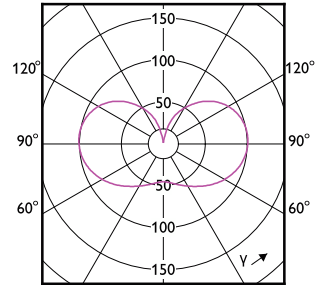

MASTER UltraEfficient LED-lyspære