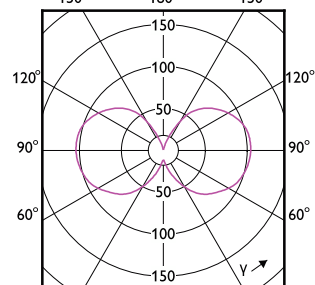

MASTER UltraEfficient LED-lyspære