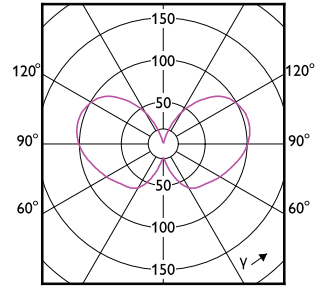

MASTER UltraEfficient LED-lyspære