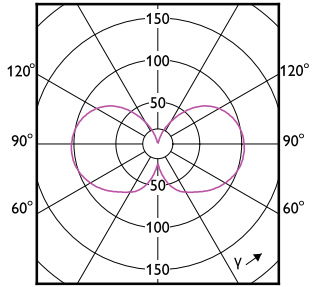

MASTER UltraEfficient LED-lyspære