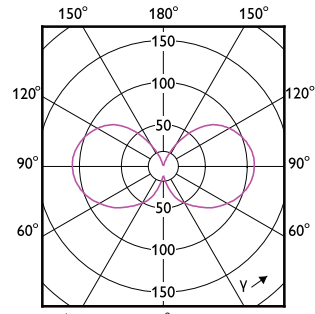

MASTER UltraEfficient LED-lyspære