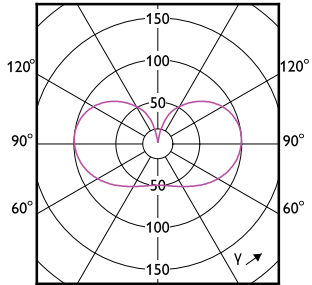

MASTER UltraEfficient LED-lyspære