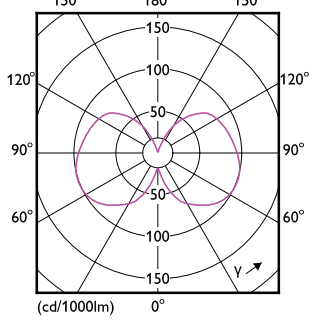

Order Code	Full Product Name	Energiforbruk kWh/ 1000 t
18881500	MAS LEDBulbND7.3-100W E27 827 A60 FR GUE	8 kWh
18889100	MAS LEDBulbND7.3-100W E27 840 A60 FR GUE	8 kWh
25408400	MAS LEDBulbND2.3-40W E27 830 A60 FR G UE	3 kWh
25416900	MAS LEDBulbND4-60W E27 830 A60 FR G UE	4 kWh
25424400	MAS LEDBulbND5.2-75W E27 830 A60 FR G UE	6 kWh
25432900	MAS LEDBulbND7.3-100W E27 830 A60 FR GUE	8 kWh
18861700	MAS LEDBulbND5.2-75W E27 827 A60 CL G UE	6 kWh
25420600	MAS LEDBulbND5.2-75W E27 830 A60 CL G UE	6 kWh
18877800	MAS LEDBulbND7.3-100W E27 827 A60 CL GUE	8 kWh
25428200	MAS LEDBulbND7.3-100W E27 830 A60 CL GUE	8 kWh
43583400	MAS LEDBulbND7.3-100WE27830 A70 FRG UE	8 kWh
43585800	MAS LEDBulbND7.3-100WE27840 A70 FRG UE	8 kWh
20274000	MAS LEDBulbND4-60W E27 827 ST64 CL G UE	4 kWh
43591900	MAS LEDBulbND7.3-100WE27830 A70 CLG UE	8 kWh
43593300	MAS LEDBulbND7.3-100WE27840 A70 CLG UE	8 kWh
18869300	MAS LEDBulbND5.2-75W E27 840 A60 CL G UE	6 kWh
20278800	MAS LEDBulbND4-60W E27 840 G95 CL G UE	4 kWh
24864900	MAS LEDBulb D 4-60W E27 827 A60 CL G UE	4 kWh
24868700	MAS LEDBulb D 4-60W E27 830 A60 CL G UE	4 kWh
18885300	MAS LEDBulbND7.3-100W E27 840 A60 CL GUE	8 kWh
18837200	MAS LEDBulbND2.3-40W E27 840 A60 CL G UE	3 kWh
18829700	MAS LEDBulbND2.3-40W E27 827 A60 CL G UE	3 kWh
25404600	MAS LEDBulbND2.3-40W E27 830 A60 CL G UE	3 kWh
24866300	MAS LEDBulb D 4-60W E27 827 A60 FR G UE	4 kWh
24870000	MAS LEDBulb D 4-60W E27 830 A60 FR G UE	4 kWh
42075500	MAS LEDBulbND2.3-40W E27840 A60CL G EELA	3 kWh