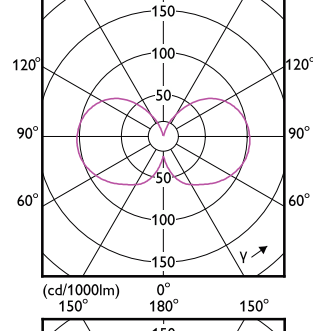

Order Code	Full Product Name	Energiforbruk kWh/ 1000 t
18881500	MAS LEDBulbND7.3-100W E27 827 A60 FR GUE	8 kWh
18889100	MAS LEDBulbND7.3-100W E27 840 A60 FR GUE	8 kWh
25408400	MAS LEDBulbND2.3-40W E27 830 A60 FR G UE	3 kWh
25416900	MAS LEDBulbND4-60W E27 830 A60 FR G UE	4 kWh
25424400	MAS LEDBulbND5.2-75W E27 830 A60 FR G UE	6 kWh
25432900	MAS LEDBulbND7.3-100W E27 830 A60 FR GUE	8 kWh
18861700	MAS LEDBulbND5.2-75W E27 827 A60 CL G UE	6 kWh
25420600	MAS LEDBulbND5.2-75W E27 830 A60 CL G UE	6 kWh
18877800	MAS LEDBulbND7.3-100W E27 827 A60 CL GUE	8 kWh
25428200	MAS LEDBulbND7.3-100W E27 830 A60 CL GUE	8 kWh
43583400	MAS LEDBulbND7.3-100WE27830 A70 FRG UE	8 kWh
43585800	MAS LEDBulbND7.3-100WE27840 A70 FRG UE	8 kWh
20274000	MAS LEDBulbND4-60W E27 827 ST64 CL G UE	4 kWh
43591900	MAS LEDBulbND7.3-100WE27830 A70 CLG UE	8 kWh
43593300	MAS LEDBulbND7.3-100WE27840 A70 CLG UE	8 kWh
18869300	MAS LEDBulbND5.2-75W E27 840 A60 CL G UE	6 kWh
20278800	MAS LEDBulbND4-60W E27 840 G95 CL G UE	4 kWh
24864900	MAS LEDBulb D 4-60W E27 827 A60 CL G UE	4 kWh
24868700	MAS LEDBulb D 4-60W E27 830 A60 CL G UE	4 kWh
18885300	MAS LEDBulbND7.3-100W E27 840 A60 CL GUE	8 kWh
18837200	MAS LEDBulbND2.3-40W E27 840 A60 CL G UE	3 kWh
18829700	MAS LEDBulbND2.3-40W E27 827 A60 CL G UE	3 kWh
25404600	MAS LEDBulbND2.3-40W E27 830 A60 CL G UE	3 kWh
24866300	MAS LEDBulb D 4-60W E27 827 A60 FR G UE	4 kWh
24870000	MAS LEDBulb D 4-60W E27 830 A60 FR G UE	4 kWh
42075500	MAS LEDBulbND2.3-40W E27840 A60CL G EELA	3 kWh