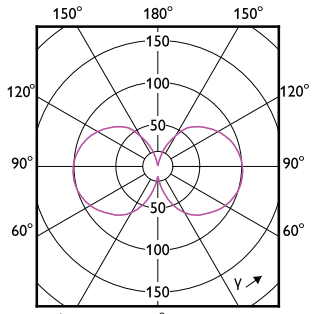

MASTER UltraEfficient LED-lyspære