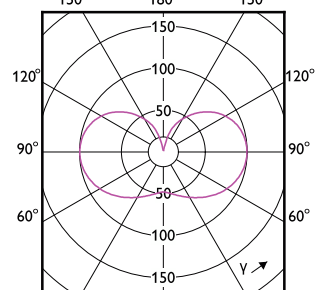

MASTER UltraEfficient LED-lyspære