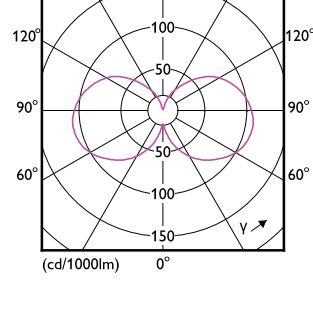

Order Code	Full Product Name	Energiforbruk kWh/ 1000 t
18881500	MAS LEDBulbND7.3-100W E27 827 A60 FR GUE	8 kWh
18889100	MAS LEDBulbND7.3-100W E27 840 A60 FR GUE	8 kWh
25408400	MAS LEDBulbND2.3-40W E27 830 A60 FR G UE	3 kWh
25416900	MAS LEDBulbND4-60W E27 830 A60 FR G UE	4 kWh
25424400	MAS LEDBulbND5.2-75W E27 830 A60 FR G UE	6 kWh
25432900	MAS LEDBulbND7.3-100W E27 830 A60 FR GUE	8 kWh
18861700	MAS LEDBulbND5.2-75W E27 827 A60 CL G UE	6 kWh
25420600	MAS LEDBulbND5.2-75W E27 830 A60 CL G UE	6 kWh
18877800	MAS LEDBulbND7.3-100W E27 827 A60 CL GUE	8 kWh
25428200	MAS LEDBulbND7.3-100W E27 830 A60 CL GUE	8 kWh
43583400	MAS LEDBulbND7.3-100WE27830 A70 FRG UE	8 kWh
43585800	MAS LEDBulbND7.3-100WE27840 A70 FRG UE	8 kWh
20274000	MAS LEDBulbND4-60W E27 827 ST64 CL G UE	4 kWh
43591900	MAS LEDBulbND7.3-100WE27830 A70 CLG UE	8 kWh
43593300	MAS LEDBulbND7.3-100WE27840 A70 CLG UE	8 kWh
18869300	MAS LEDBulbND5.2-75W E27 840 A60 CL G UE	6 kWh
20278800	MAS LEDBulbND4-60W E27 840 G95 CL G UE	4 kWh
24864900	MAS LEDBulb D 4-60W E27 827 A60 CL G UE	4 kWh
24868700	MAS LEDBulb D 4-60W E27 830 A60 CL G UE	4 kWh
18885300	MAS LEDBulbND7.3-100W E27 840 A60 CL GUE	8 kWh
18837200	MAS LEDBulbND2.3-40W E27 840 A60 CL G UE	3 kWh
18829700	MAS LEDBulbND2.3-40W E27 827 A60 CL G UE	3 kWh
25404600	MAS LEDBulbND2.3-40W E27 830 A60 CL G UE	3 kWh
24866300	MAS LEDBulb D 4-60W E27 827 A60 FR G UE	4 kWh
24870000	MAS LEDBulb D 4-60W E27 830 A60 FR G UE	4 kWh
42075500	MAS LEDBulbND2.3-40W E27840 A60CL G EELA	3 kWh