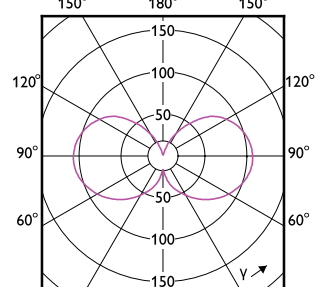

MASTER LEDbulb Ultra Efficient