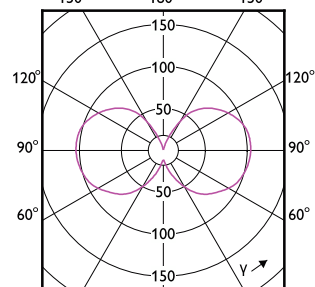

MASTER LEDbulb Ultra Efficient