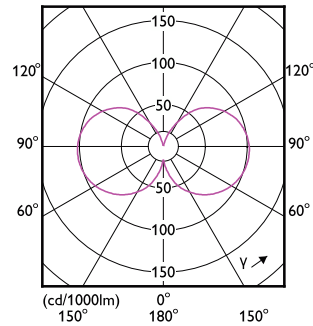

Order Code	Full Product Name	Energieverbruik kWh/1.000 uur
8719514435797	MAS LEDBulbND4-60W E27 830 A60 FR G UE	4 kWh
8719514435810	MAS LEDBulbND4-60W E27 840 A60 FR G UE	4 kWh
8720169188334	MAS LEDBulbND2.3-40W E27 827 A60 FR G UE	3 kWh
8720169188419	MAS LEDBulbND2.3-40W E27 840 A60 FR G UE	3 kWh
8720169188495	MAS LEDBulbND4-60W E27 827 A60 FR G UE	4 kWh
8720169284289	MAS LEDBulbND4-60W E27 840 A60 FR G UE	4 kWh
8720169188655	MAS LEDBulbND5.2-75W E27 827 A60 FR G UE	6 kWh
8720169188730	MAS LEDBulbND5.2-75W E27 840 A60 FR G UE	6 kWh
8720169188815	MAS LEDBulbND7.3-100W E27 827 A60 FR G UE	8 kWh
8720169188891	MAS LEDBulbND7.3-100W E27 840 A60 FR G UE	8 kWh
8720169254084	MAS LEDBulbND2.3-40W E27 830 A60 FR G UE	3 kWh
8720169254169	MAS LEDBulbND4-60W E27 830 A60 FR G UE	4 kWh
8720169254244	MAS LEDBulbND5.2-75W E27 830 A60 FR G UE	6 kWh
8720169254329	MAS LEDBulbND7.3-100W E27 830 A60 FR G UE	8 kWh
8720169188617	MAS LEDBulbND5.2-75W E27 827 A60 CL G UE	6 kWh
8720169254206	MAS LEDBulbND5.2-75W E27 830 A60 CL G UE	6 kWh
8720169188778	MAS LEDBulbND7.3-100W E27 827 A60 CL G UE	8 kWh
8720169254282	MAS LEDBulbND7.3-100W E27 830 A60 CL G UE	8 kWh
8719514435834	MAS LEDBulbND7.3-100WE27830 A70 FRG UE	8 kWh
8719514435858	MAS LEDBulbND7.3-100WE27840 A70 FRG UE	8 kWh
8720169202740	MAS LEDBulbND4-60W E27 827 ST64 CL G UE	4 kWh
8719514435919	MAS LEDBulbND7.3-100WE27830 A70 CLG UE	8 kWh
8719514435933	MAS LEDBulbND7.3-100WE27840 A70 CLG UE	8 kWh
8720169188693	MAS LEDBulbND5.2-75W E27 840 A60 CL G UE	6 kWh
8720169248649	MAS LEDBulb D 4-60W E27 827 A60 CL G UE	4 kWh
8720169248687	MAS LEDBulb D 4-60W E27 830 A60 CL G UE	4 kWh
8720169188853	MAS LEDBulbND7.3-100W E27 840 A60 CL G UE	8 kWh
8720169188372	MAS LEDBulbND2.3-40W E27 840 A60 CL G UE	3 kWh
8720169188297	MAS LEDBulbND2.3-40W E27 827 A60 CL G UE	3 kWh
8720169254046	MAS LEDBulbND2.3-40W E27 830 A60 CL G UE	3 kWh
8720169248663	MAS LEDBulb D 4-60W E27 827 A60 FR G UE	4 kWh
8720169248700	MAS LEDBulb D 4-60W E27 830 A60 FR G UE	4 kWh