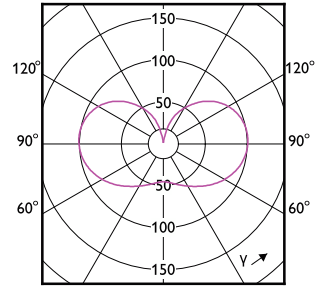

MASTER LEDbulb Ultra Efficient