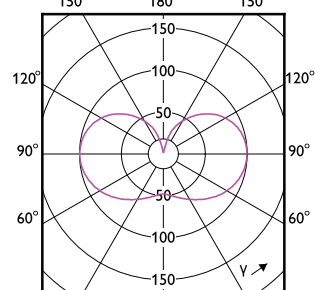

MASTER LEDbulb Ultra Efficient