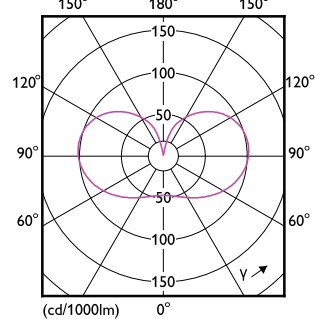

MASTER LEDbulb Ultra Efficient