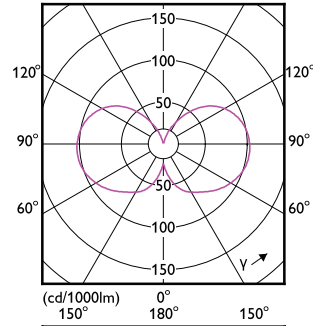

Order Code	Full Product Name	Energieverbruik kWh/1.000 uur
8719514435797	MAS LEDBulbND4-60W E27 830 A60 FR G UE	4 kWh
8719514435810	MAS LEDBulbND4-60W E27 840 A60 FR G UE	4 kWh
8720169188334	MAS LEDBulbND2.3-40W E27 827 A60 FR G UE	3 kWh
8720169188419	MAS LEDBulbND2.3-40W E27 840 A60 FR G UE	3 kWh
8720169188495	MAS LEDBulbND4-60W E27 827 A60 FR G UE	4 kWh
8720169284289	MAS LEDBulbND4-60W E27 840 A60 FR G UE	4 kWh
8720169188655	MAS LEDBulbND5.2-75W E27 827 A60 FR G UE	6 kWh
8720169188730	MAS LEDBulbND5.2-75W E27 840 A60 FR G UE	6 kWh
8720169188815	MAS LEDBulbND7.3-100W E27 827 A60 FR G UE	8 kWh
8720169188891	MAS LEDBulbND7.3-100W E27 840 A60 FR G UE	8 kWh
8720169254084	MAS LEDBulbND2.3-40W E27 830 A60 FR G UE	3 kWh
8720169254169	MAS LEDBulbND4-60W E27 830 A60 FR G UE	4 kWh
8720169254244	MAS LEDBulbND5.2-75W E27 830 A60 FR G UE	6 kWh
8720169254329	MAS LEDBulbND7.3-100W E27 830 A60 FR G UE	8 kWh
8720169188617	MAS LEDBulbND5.2-75W E27 827 A60 CL G UE	6 kWh
8720169254206	MAS LEDBulbND5.2-75W E27 830 A60 CL G UE	6 kWh
8720169188778	MAS LEDBulbND7.3-100W E27 827 A60 CL G UE	8 kWh
8720169254282	MAS LEDBulbND7.3-100W E27 830 A60 CL G UE	8 kWh
8719514435834	MAS LEDBulbND7.3-100WE27830 A70 FRG UE	8 kWh
8719514435858	MAS LEDBulbND7.3-100WE27840 A70 FRG UE	8 kWh
8720169202740	MAS LEDBulbND4-60W E27 827 ST64 CL G UE	4 kWh
8719514435919	MAS LEDBulbND7.3-100WE27830 A70 CLG UE	8 kWh
8719514435933	MAS LEDBulbND7.3-100WE27840 A70 CLG UE	8 kWh
8720169188693	MAS LEDBulbND5.2-75W E27 840 A60 CL G UE	6 kWh
8720169248649	MAS LEDBulb D 4-60W E27 827 A60 CL G UE	4 kWh
8720169248687	MAS LEDBulb D 4-60W E27 830 A60 CL G UE	4 kWh
8720169188853	MAS LEDBulbND7.3-100W E27 840 A60 CL G UE	8 kWh
8720169188372	MAS LEDBulbND2.3-40W E27 840 A60 CL G UE	3 kWh
8720169188297	MAS LEDBulbND2.3-40W E27 827 A60 CL G UE	3 kWh
8720169254046	MAS LEDBulbND2.3-40W E27 830 A60 CL G UE	3 kWh
8720169248663	MAS LEDBulb D 4-60W E27 827 A60 FR G UE	4 kWh
8720169248700	MAS LEDBulb D 4-60W E27 830 A60 FR G UE	4 kWh