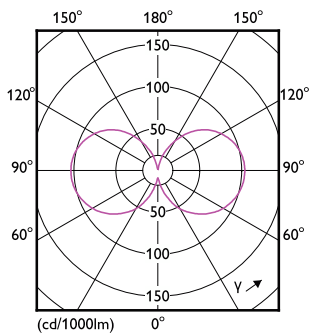

Order Code	Full Product Name	Energieverbruik kWh/1.000 uur
8719514435797	MAS LEDBulbND4-60W E27 830 A60 FR G UE	4 kWh
8719514435810	MAS LEDBulbND4-60W E27 840 A60 FR G UE	4 kWh
8720169188334	MAS LEDBulbND2.3-40W E27 827 A60 FR G UE	3 kWh
8720169188419	MAS LEDBulbND2.3-40W E27 840 A60 FR G UE	3 kWh
8720169188495	MAS LEDBulbND4-60W E27 827 A60 FR G UE	4 kWh
8720169284289	MAS LEDBulbND4-60W E27 840 A60 FR G UE	4 kWh
8720169188655	MAS LEDBulbND5.2-75W E27 827 A60 FR G UE	6 kWh
8720169188730	MAS LEDBulbND5.2-75W E27 840 A60 FR G UE	6 kWh
8720169188815	MAS LEDBulbND7.3-100W E27 827 A60 FR G UE	8 kWh
8720169188891	MAS LEDBulbND7.3-100W E27 840 A60 FR G UE	8 kWh
8720169254084	MAS LEDBulbND2.3-40W E27 830 A60 FR G UE	3 kWh
8720169254169	MAS LEDBulbND4-60W E27 830 A60 FR G UE	4 kWh
8720169254244	MAS LEDBulbND5.2-75W E27 830 A60 FR G UE	6 kWh
8720169254329	MAS LEDBulbND7.3-100W E27 830 A60 FR G UE	8 kWh
8720169188617	MAS LEDBulbND5.2-75W E27 827 A60 CL G UE	6 kWh
8720169254206	MAS LEDBulbND5.2-75W E27 830 A60 CL G UE	6 kWh
8720169188778	MAS LEDBulbND7.3-100W E27 827 A60 CL G UE	8 kWh
8720169254282	MAS LEDBulbND7.3-100W E27 830 A60 CL G UE	8 kWh
8719514435834	MAS LEDBulbND7.3-100WE27830 A70 FRG UE	8 kWh
8719514435858	MAS LEDBulbND7.3-100WE27840 A70 FRG UE	8 kWh
8720169202740	MAS LEDBulbND4-60W E27 827 ST64 CL G UE	4 kWh
8719514435919	MAS LEDBulbND7.3-100WE27830 A70 CLG UE	8 kWh
8719514435933	MAS LEDBulbND7.3-100WE27840 A70 CLG UE	8 kWh
8720169188693	MAS LEDBulbND5.2-75W E27 840 A60 CL G UE	6 kWh
8720169248649	MAS LEDBulb D 4-60W E27 827 A60 CL G UE	4 kWh
8720169248687	MAS LEDBulb D 4-60W E27 830 A60 CL G UE	4 kWh
8720169188853	MAS LEDBulbND7.3-100W E27 840 A60 CL G UE	8 kWh
8720169188372	MAS LEDBulbND2.3-40W E27 840 A60 CL G UE	3 kWh
8720169188297	MAS LEDBulbND2.3-40W E27 827 A60 CL G UE	3 kWh
8720169254046	MAS LEDBulbND2.3-40W E27 830 A60 CL G UE	3 kWh
8720169248663	MAS LEDBulb D 4-60W E27 827 A60 FR G UE	4 kWh
8720169248700	MAS LEDBulb D 4-60W E27 830 A60 FR G UE	4 kWh