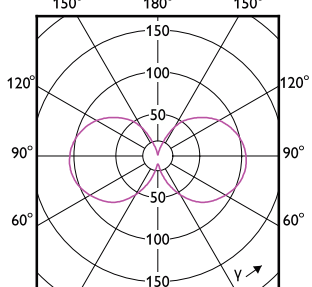

MASTER LEDbulb Ultra Efficient