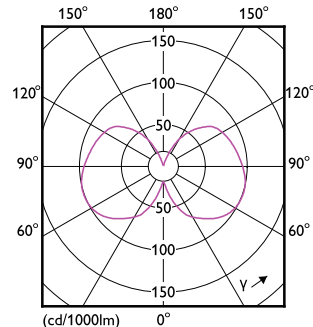

Order Code	Full Product Name	Energieverbruik kWh/1.000 uur
8719514435797	MAS LEDBulbND4-60W E27 830 A60 FR G UE	4 kWh
8719514435810	MAS LEDBulbND4-60W E27 840 A60 FR G UE	4 kWh
8720169188334	MAS LEDBulbND2.3-40W E27 827 A60 FR G UE	3 kWh
8720169188419	MAS LEDBulbND2.3-40W E27 840 A60 FR G UE	3 kWh
8720169188495	MAS LEDBulbND4-60W E27 827 A60 FR G UE	4 kWh
8720169284289	MAS LEDBulbND4-60W E27 840 A60 FR G UE	4 kWh
8720169188655	MAS LEDBulbND5.2-75W E27 827 A60 FR G UE	6 kWh
8720169188730	MAS LEDBulbND5.2-75W E27 840 A60 FR G UE	6 kWh
8720169188815	MAS LEDBulbND7.3-100W E27 827 A60 FR G UE	8 kWh
8720169188891	MAS LEDBulbND7.3-100W E27 840 A60 FR G UE	8 kWh
8720169254084	MAS LEDBulbND2.3-40W E27 830 A60 FR G UE	3 kWh
8720169254169	MAS LEDBulbND4-60W E27 830 A60 FR G UE	4 kWh
8720169254244	MAS LEDBulbND5.2-75W E27 830 A60 FR G UE	6 kWh
8720169254329	MAS LEDBulbND7.3-100W E27 830 A60 FR G UE	8 kWh
8720169188617	MAS LEDBulbND5.2-75W E27 827 A60 CL G UE	6 kWh
8720169254206	MAS LEDBulbND5.2-75W E27 830 A60 CL G UE	6 kWh
8720169188778	MAS LEDBulbND7.3-100W E27 827 A60 CL G UE	8 kWh
8720169254282	MAS LEDBulbND7.3-100W E27 830 A60 CL G UE	8 kWh
8719514435834	MAS LEDBulbND7.3-100WE27830 A70 FRG UE	8 kWh
8719514435858	MAS LEDBulbND7.3-100WE27840 A70 FRG UE	8 kWh
8720169202740	MAS LEDBulbND4-60W E27 827 ST64 CL G UE	4 kWh
8719514435919	MAS LEDBulbND7.3-100WE27830 A70 CLG UE	8 kWh
8719514435933	MAS LEDBulbND7.3-100WE27840 A70 CLG UE	8 kWh
8720169188693	MAS LEDBulbND5.2-75W E27 840 A60 CL G UE	6 kWh
8720169248649	MAS LEDBulb D 4-60W E27 827 A60 CL G UE	4 kWh
8720169248687	MAS LEDBulb D 4-60W E27 830 A60 CL G UE	4 kWh
8720169188853	MAS LEDBulbND7.3-100W E27 840 A60 CL G UE	8 kWh
8720169188372	MAS LEDBulbND2.3-40W E27 840 A60 CL G UE	3 kWh
8720169188297	MAS LEDBulbND2.3-40W E27 827 A60 CL G UE	3 kWh
8720169254046	MAS LEDBulbND2.3-40W E27 830 A60 CL G UE	3 kWh
8720169248663	MAS LEDBulb D 4-60W E27 827 A60 FR G UE	4 kWh
8720169248700	MAS LEDBulb D 4-60W E27 830 A60 FR G UE	4 kWh