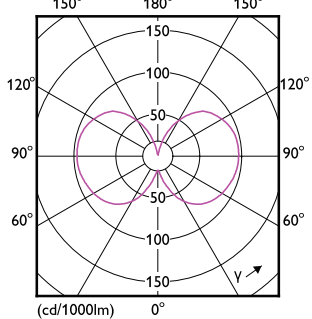

MASTER LEDbulb Ultra Efficient