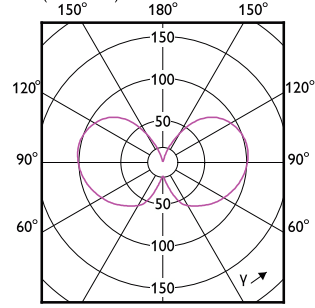

MASTER LEDbulb Ultra Efficient