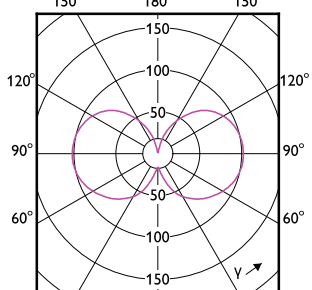

MASTER LEDbulb Ultra Efficient