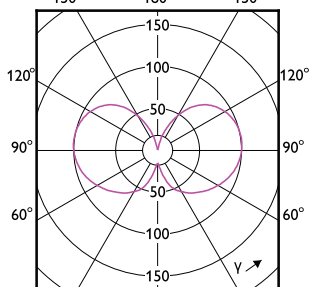

MASTER LEDbulb Ultra Efficient