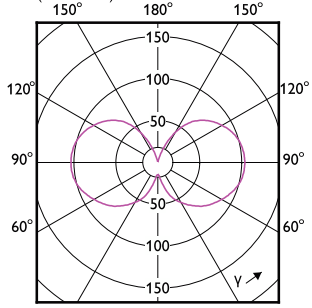

MASTER LEDbulb Ultra Efficient