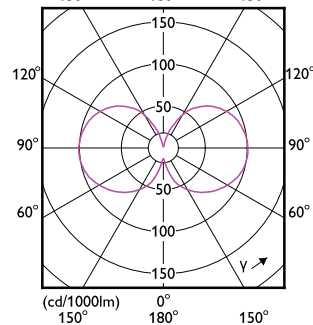

Order Code	Full Product Name	Energieverbruik kWh/1.000 uur
8719514435797	MAS LEDBulbND4-60W E27 830 A60 FR G UE	4 kWh
8719514435810	MAS LEDBulbND4-60W E27 840 A60 FR G UE	4 kWh
8720169188334	MAS LEDBulbND2.3-40W E27 827 A60 FR G UE	3 kWh
8720169188419	MAS LEDBulbND2.3-40W E27 840 A60 FR G UE	3 kWh
8720169188495	MAS LEDBulbND4-60W E27 827 A60 FR G UE	4 kWh
8720169284289	MAS LEDBulbND4-60W E27 840 A60 FR G UE	4 kWh
8720169188655	MAS LEDBulbND5.2-75W E27 827 A60 FR G UE	6 kWh
8720169188730	MAS LEDBulbND5.2-75W E27 840 A60 FR G UE	6 kWh
8720169188815	MAS LEDBulbND7.3-100W E27 827 A60 FR G UE	8 kWh
8720169188891	MAS LEDBulbND7.3-100W E27 840 A60 FR G UE	8 kWh
8720169254084	MAS LEDBulbND2.3-40W E27 830 A60 FR G UE	3 kWh
8720169254169	MAS LEDBulbND4-60W E27 830 A60 FR G UE	4 kWh
8720169254244	MAS LEDBulbND5.2-75W E27 830 A60 FR G UE	6 kWh
8720169254329	MAS LEDBulbND7.3-100W E27 830 A60 FR G UE	8 kWh
8720169188617	MAS LEDBulbND5.2-75W E27 827 A60 CL G UE	6 kWh
8720169254206	MAS LEDBulbND5.2-75W E27 830 A60 CL G UE	6 kWh
8720169188778	MAS LEDBulbND7.3-100W E27 827 A60 CL G UE	8 kWh
8720169254282	MAS LEDBulbND7.3-100W E27 830 A60 CL G UE	8 kWh
8719514435834	MAS LEDBulbND7.3-100WE27830 A70 FRG UE	8 kWh
8719514435858	MAS LEDBulbND7.3-100WE27840 A70 FRG UE	8 kWh
8720169202740	MAS LEDBulbND4-60W E27 827 ST64 CL G UE	4 kWh
8719514435919	MAS LEDBulbND7.3-100WE27830 A70 CLG UE	8 kWh
8719514435933	MAS LEDBulbND7.3-100WE27840 A70 CLG UE	8 kWh
8720169188693	MAS LEDBulbND5.2-75W E27 840 A60 CL G UE	6 kWh
8720169248649	MAS LEDBulb D 4-60W E27 827 A60 CL G UE	4 kWh
8720169248687	MAS LEDBulb D 4-60W E27 830 A60 CL G UE	4 kWh
8720169188853	MAS LEDBulbND7.3-100W E27 840 A60 CL G UE	8 kWh
8720169188372	MAS LEDBulbND2.3-40W E27 840 A60 CL G UE	3 kWh
8720169188297	MAS LEDBulbND2.3-40W E27 827 A60 CL G UE	3 kWh
8720169254046	MAS LEDBulbND2.3-40W E27 830 A60 CL G UE	3 kWh
8720169248663	MAS LEDBulb D 4-60W E27 827 A60 FR G UE	4 kWh
8720169248700	MAS LEDBulb D 4-60W E27 830 A60 FR G UE	4 kWh