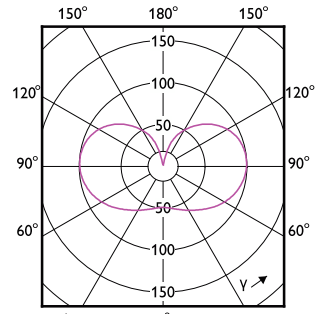

MASTER LEDbulb Ultra Efficient