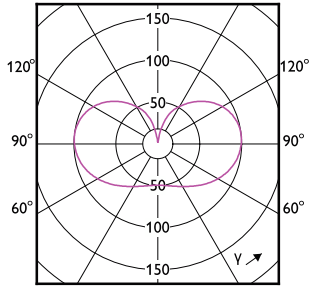

MASTER LEDbulb Ultra Efficient