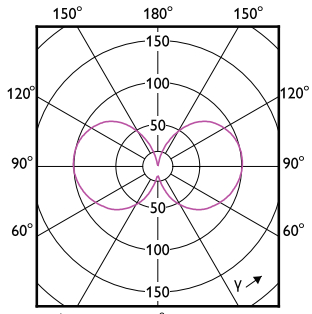

MASTER LEDbulb Ultra Efficient