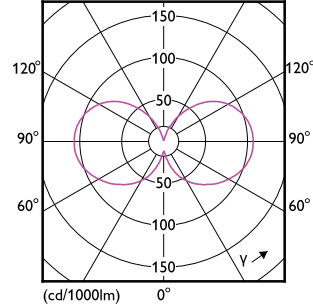

Order Code	Full Product Name	Energieverbruik kWh/1.000 uur
8719514435797	MAS LEDBulbND4-60W E27 830 A60 FR G UE	4 kWh
8719514435810	MAS LEDBulbND4-60W E27 840 A60 FR G UE	4 kWh
8720169188334	MAS LEDBulbND2.3-40W E27 827 A60 FR G UE	3 kWh
8720169188419	MAS LEDBulbND2.3-40W E27 840 A60 FR G UE	3 kWh
8720169188495	MAS LEDBulbND4-60W E27 827 A60 FR G UE	4 kWh
8720169284289	MAS LEDBulbND4-60W E27 840 A60 FR G UE	4 kWh
8720169188655	MAS LEDBulbND5.2-75W E27 827 A60 FR G UE	6 kWh
8720169188730	MAS LEDBulbND5.2-75W E27 840 A60 FR G UE	6 kWh
8720169188815	MAS LEDBulbND7.3-100W E27 827 A60 FR G UE	8 kWh
8720169188891	MAS LEDBulbND7.3-100W E27 840 A60 FR G UE	8 kWh
8720169254084	MAS LEDBulbND2.3-40W E27 830 A60 FR G UE	3 kWh
8720169254169	MAS LEDBulbND4-60W E27 830 A60 FR G UE	4 kWh
8720169254244	MAS LEDBulbND5.2-75W E27 830 A60 FR G UE	6 kWh
8720169254329	MAS LEDBulbND7.3-100W E27 830 A60 FR G UE	8 kWh
8720169188617	MAS LEDBulbND5.2-75W E27 827 A60 CL G UE	6 kWh
8720169254206	MAS LEDBulbND5.2-75W E27 830 A60 CL G UE	6 kWh
8720169188778	MAS LEDBulbND7.3-100W E27 827 A60 CL G UE	8 kWh
8720169254282	MAS LEDBulbND7.3-100W E27 830 A60 CL G UE	8 kWh
8719514435834	MAS LEDBulbND7.3-100WE27830 A70 FRG UE	8 kWh
8719514435858	MAS LEDBulbND7.3-100WE27840 A70 FRG UE	8 kWh
8720169202740	MAS LEDBulbND4-60W E27 827 ST64 CL G UE	4 kWh
8719514435919	MAS LEDBulbND7.3-100WE27830 A70 CLG UE	8 kWh
8719514435933	MAS LEDBulbND7.3-100WE27840 A70 CLG UE	8 kWh
8720169188693	MAS LEDBulbND5.2-75W E27 840 A60 CL G UE	6 kWh
8720169248649	MAS LEDBulb D 4-60W E27 827 A60 CL G UE	4 kWh
8720169248687	MAS LEDBulb D 4-60W E27 830 A60 CL G UE	4 kWh
8720169188853	MAS LEDBulbND7.3-100W E27 840 A60 CL G UE	8 kWh
8720169188372	MAS LEDBulbND2.3-40W E27 840 A60 CL G UE	3 kWh
8720169188297	MAS LEDBulbND2.3-40W E27 827 A60 CL G UE	3 kWh
8720169254046	MAS LEDBulbND2.3-40W E27 830 A60 CL G UE	3 kWh
8720169248663	MAS LEDBulb D 4-60W E27 827 A60 FR G UE	4 kWh
8720169248700	MAS LEDBulb D 4-60W E27 830 A60 FR G UE	4 kWh