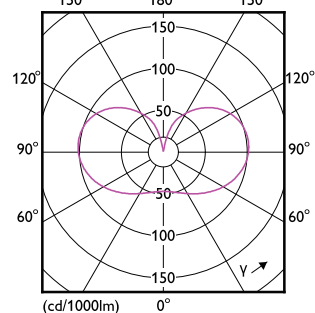

MASTER LEDbulb Ultra Efficient