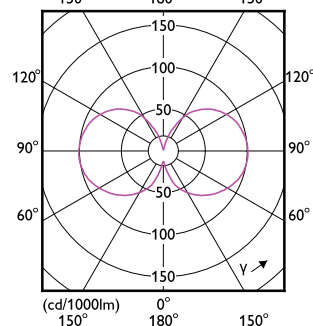

Order Code	Full Product Name	Energieverbruik kWh/1.000 uur
8719514435797	MAS LEDBulbND4-60W E27 830 A60 FR G UE	4 kWh
8719514435810	MAS LEDBulbND4-60W E27 840 A60 FR G UE	4 kWh
8720169188334	MAS LEDBulbND2.3-40W E27 827 A60 FR G UE	3 kWh
8720169188419	MAS LEDBulbND2.3-40W E27 840 A60 FR G UE	3 kWh
8720169188495	MAS LEDBulbND4-60W E27 827 A60 FR G UE	4 kWh
8720169284289	MAS LEDBulbND4-60W E27 840 A60 FR G UE	4 kWh
8720169188655	MAS LEDBulbND5.2-75W E27 827 A60 FR G UE	6 kWh
8720169188730	MAS LEDBulbND5.2-75W E27 840 A60 FR G UE	6 kWh
8720169188815	MAS LEDBulbND7.3-100W E27 827 A60 FR G UE	8 kWh
8720169188891	MAS LEDBulbND7.3-100W E27 840 A60 FR G UE	8 kWh
8720169254084	MAS LEDBulbND2.3-40W E27 830 A60 FR G UE	3 kWh
8720169254169	MAS LEDBulbND4-60W E27 830 A60 FR G UE	4 kWh
8720169254244	MAS LEDBulbND5.2-75W E27 830 A60 FR G UE	6 kWh
8720169254329	MAS LEDBulbND7.3-100W E27 830 A60 FR G UE	8 kWh
8720169188617	MAS LEDBulbND5.2-75W E27 827 A60 CL G UE	6 kWh
8720169254206	MAS LEDBulbND5.2-75W E27 830 A60 CL G UE	6 kWh
8720169188778	MAS LEDBulbND7.3-100W E27 827 A60 CL G UE	8 kWh
8720169254282	MAS LEDBulbND7.3-100W E27 830 A60 CL G UE	8 kWh
8719514435834	MAS LEDBulbND7.3-100WE27830 A70 FRG UE	8 kWh
8719514435858	MAS LEDBulbND7.3-100WE27840 A70 FRG UE	8 kWh
8720169202740	MAS LEDBulbND4-60W E27 827 ST64 CL G UE	4 kWh
8719514435919	MAS LEDBulbND7.3-100WE27830 A70 CLG UE	8 kWh
8719514435933	MAS LEDBulbND7.3-100WE27840 A70 CLG UE	8 kWh
8720169188693	MAS LEDBulbND5.2-75W E27 840 A60 CL G UE	6 kWh
8720169248649	MAS LEDBulb D 4-60W E27 827 A60 CL G UE	4 kWh
8720169248687	MAS LEDBulb D 4-60W E27 830 A60 CL G UE	4 kWh
8720169188853	MAS LEDBulbND7.3-100W E27 840 A60 CL G UE	8 kWh
8720169188372	MAS LEDBulbND2.3-40W E27 840 A60 CL G UE	3 kWh
8720169188297	MAS LEDBulbND2.3-40W E27 827 A60 CL G UE	3 kWh
8720169254046	MAS LEDBulbND2.3-40W E27 830 A60 CL G UE	3 kWh
8720169248663	MAS LEDBulb D 4-60W E27 827 A60 FR G UE	4 kWh
8720169248700	MAS LEDBulb D 4-60W E27 830 A60 FR G UE	4 kWh