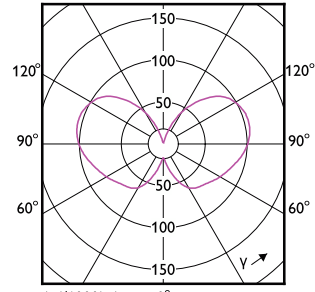

MASTER LEDbulb Ultra Efficient