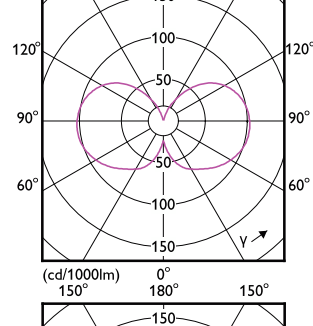

Order Code	Full Product Name	Energieverbruik kWh/1.000 uur
8719514435797	MAS LEDBulbND4-60W E27 830 A60 FR G UE	4 kWh
8719514435810	MAS LEDBulbND4-60W E27 840 A60 FR G UE	4 kWh
8720169188334	MAS LEDBulbND2.3-40W E27 827 A60 FR G UE	3 kWh
8720169188419	MAS LEDBulbND2.3-40W E27 840 A60 FR G UE	3 kWh
8720169188495	MAS LEDBulbND4-60W E27 827 A60 FR G UE	4 kWh
8720169284289	MAS LEDBulbND4-60W E27 840 A60 FR G UE	4 kWh
8720169188655	MAS LEDBulbND5.2-75W E27 827 A60 FR G UE	6 kWh
8720169188730	MAS LEDBulbND5.2-75W E27 840 A60 FR G UE	6 kWh
8720169188815	MAS LEDBulbND7.3-100W E27 827 A60 FR G UE	8 kWh
8720169188891	MAS LEDBulbND7.3-100W E27 840 A60 FR G UE	8 kWh
8720169254084	MAS LEDBulbND2.3-40W E27 830 A60 FR G UE	3 kWh
8720169254169	MAS LEDBulbND4-60W E27 830 A60 FR G UE	4 kWh
8720169254244	MAS LEDBulbND5.2-75W E27 830 A60 FR G UE	6 kWh
8720169254329	MAS LEDBulbND7.3-100W E27 830 A60 FR G UE	8 kWh
8720169188617	MAS LEDBulbND5.2-75W E27 827 A60 CL G UE	6 kWh
8720169254206	MAS LEDBulbND5.2-75W E27 830 A60 CL G UE	6 kWh
8720169188778	MAS LEDBulbND7.3-100W E27 827 A60 CL G UE	8 kWh
8720169254282	MAS LEDBulbND7.3-100W E27 830 A60 CL G UE	8 kWh
8719514435834	MAS LEDBulbND7.3-100WE27830 A70 FRG UE	8 kWh
8719514435858	MAS LEDBulbND7.3-100WE27840 A70 FRG UE	8 kWh
8720169202740	MAS LEDBulbND4-60W E27 827 ST64 CL G UE	4 kWh
8719514435919	MAS LEDBulbND7.3-100WE27830 A70 CLG UE	8 kWh
8719514435933	MAS LEDBulbND7.3-100WE27840 A70 CLG UE	8 kWh
8720169188693	MAS LEDBulbND5.2-75W E27 840 A60 CL G UE	6 kWh
8720169248649	MAS LEDBulb D 4-60W E27 827 A60 CL G UE	4 kWh
8720169248687	MAS LEDBulb D 4-60W E27 830 A60 CL G UE	4 kWh
8720169188853	MAS LEDBulbND7.3-100W E27 840 A60 CL G UE	8 kWh
8720169188372	MAS LEDBulbND2.3-40W E27 840 A60 CL G UE	3 kWh
8720169188297	MAS LEDBulbND2.3-40W E27 827 A60 CL G UE	3 kWh
8720169254046	MAS LEDBulbND2.3-40W E27 830 A60 CL G UE	3 kWh
8720169248663	MAS LEDBulb D 4-60W E27 827 A60 FR G UE	4 kWh
8720169248700	MAS LEDBulb D 4-60W E27 830 A60 FR G UE	4 kWh