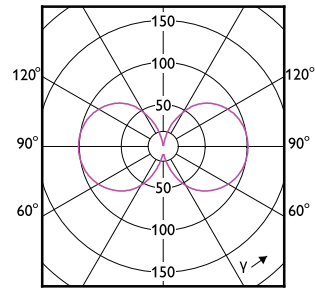

MASTER LEDbulb Ultra Efficient