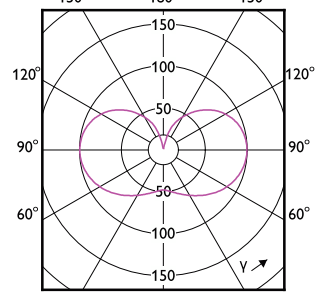

MASTER LEDbulb Ultra Efficient