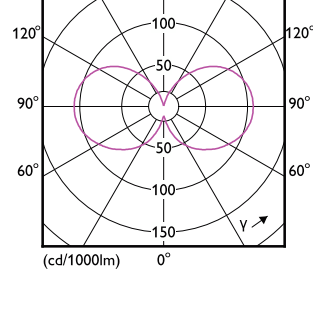

Order Code	Full Product Name	Energieverbruik kWh/1.000 uur
8719514435797	MAS LEDBulbND4-60W E27 830 A60 FR G UE	4 kWh
8719514435810	MAS LEDBulbND4-60W E27 840 A60 FR G UE	4 kWh
8720169188334	MAS LEDBulbND2.3-40W E27 827 A60 FR G UE	3 kWh
8720169188419	MAS LEDBulbND2.3-40W E27 840 A60 FR G UE	3 kWh
8720169188495	MAS LEDBulbND4-60W E27 827 A60 FR G UE	4 kWh
8720169284289	MAS LEDBulbND4-60W E27 840 A60 FR G UE	4 kWh
8720169188655	MAS LEDBulbND5.2-75W E27 827 A60 FR G UE	6 kWh
8720169188730	MAS LEDBulbND5.2-75W E27 840 A60 FR G UE	6 kWh
8720169188815	MAS LEDBulbND7.3-100W E27 827 A60 FR G UE	8 kWh
8720169188891	MAS LEDBulbND7.3-100W E27 840 A60 FR G UE	8 kWh
8720169254084	MAS LEDBulbND2.3-40W E27 830 A60 FR G UE	3 kWh
8720169254169	MAS LEDBulbND4-60W E27 830 A60 FR G UE	4 kWh
8720169254244	MAS LEDBulbND5.2-75W E27 830 A60 FR G UE	6 kWh
8720169254329	MAS LEDBulbND7.3-100W E27 830 A60 FR G UE	8 kWh
8720169188617	MAS LEDBulbND5.2-75W E27 827 A60 CL G UE	6 kWh
8720169254206	MAS LEDBulbND5.2-75W E27 830 A60 CL G UE	6 kWh
8720169188778	MAS LEDBulbND7.3-100W E27 827 A60 CL G UE	8 kWh
8720169254282	MAS LEDBulbND7.3-100W E27 830 A60 CL G UE	8 kWh
8719514435834	MAS LEDBulbND7.3-100WE27830 A70 FRG UE	8 kWh
8719514435858	MAS LEDBulbND7.3-100WE27840 A70 FRG UE	8 kWh
8720169202740	MAS LEDBulbND4-60W E27 827 ST64 CL G UE	4 kWh
8719514435919	MAS LEDBulbND7.3-100WE27830 A70 CLG UE	8 kWh
8719514435933	MAS LEDBulbND7.3-100WE27840 A70 CLG UE	8 kWh
8720169188693	MAS LEDBulbND5.2-75W E27 840 A60 CL G UE	6 kWh
8720169248649	MAS LEDBulb D 4-60W E27 827 A60 CL G UE	4 kWh
8720169248687	MAS LEDBulb D 4-60W E27 830 A60 CL G UE	4 kWh
8720169188853	MAS LEDBulbND7.3-100W E27 840 A60 CL G UE	8 kWh
8720169188372	MAS LEDBulbND2.3-40W E27 840 A60 CL G UE	3 kWh
8720169188297	MAS LEDBulbND2.3-40W E27 827 A60 CL G UE	3 kWh
8720169254046	MAS LEDBulbND2.3-40W E27 830 A60 CL G UE	3 kWh
8720169248663	MAS LEDBulb D 4-60W E27 827 A60 FR G UE	4 kWh
8720169248700	MAS LEDBulb D 4-60W E27 830 A60 FR G UE	4 kWh