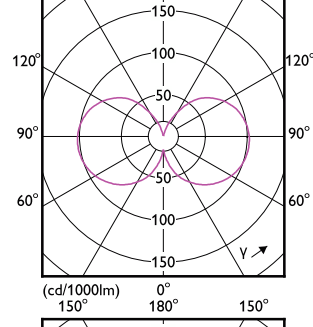

Order Code	Full Product Name	Energieverbruik kWh/1.000 uur
8719514435797	MAS LEDBulbND4-60W E27 830 A60 FR G UE	4 kWh
8719514435810	MAS LEDBulbND4-60W E27 840 A60 FR G UE	4 kWh
8720169188334	MAS LEDBulbND2.3-40W E27 827 A60 FR G UE	3 kWh
8720169188419	MAS LEDBulbND2.3-40W E27 840 A60 FR G UE	3 kWh
8720169188495	MAS LEDBulbND4-60W E27 827 A60 FR G UE	4 kWh
8720169284289	MAS LEDBulbND4-60W E27 840 A60 FR G UE	4 kWh
8720169188655	MAS LEDBulbND5.2-75W E27 827 A60 FR G UE	6 kWh
8720169188730	MAS LEDBulbND5.2-75W E27 840 A60 FR G UE	6 kWh
8720169188815	MAS LEDBulbND7.3-100W E27 827 A60 FR G UE	8 kWh
8720169188891	MAS LEDBulbND7.3-100W E27 840 A60 FR G UE	8 kWh
8720169254084	MAS LEDBulbND2.3-40W E27 830 A60 FR G UE	3 kWh
8720169254169	MAS LEDBulbND4-60W E27 830 A60 FR G UE	4 kWh
8720169254244	MAS LEDBulbND5.2-75W E27 830 A60 FR G UE	6 kWh
8720169254329	MAS LEDBulbND7.3-100W E27 830 A60 FR G UE	8 kWh
8720169188617	MAS LEDBulbND5.2-75W E27 827 A60 CL G UE	6 kWh
8720169254206	MAS LEDBulbND5.2-75W E27 830 A60 CL G UE	6 kWh
8720169188778	MAS LEDBulbND7.3-100W E27 827 A60 CL G UE	8 kWh
8720169254282	MAS LEDBulbND7.3-100W E27 830 A60 CL G UE	8 kWh
8719514435834	MAS LEDBulbND7.3-100WE27830 A70 FRG UE	8 kWh
8719514435858	MAS LEDBulbND7.3-100WE27840 A70 FRG UE	8 kWh
8720169202740	MAS LEDBulbND4-60W E27 827 ST64 CL G UE	4 kWh
8719514435919	MAS LEDBulbND7.3-100WE27830 A70 CLG UE	8 kWh
8719514435933	MAS LEDBulbND7.3-100WE27840 A70 CLG UE	8 kWh
8720169188693	MAS LEDBulbND5.2-75W E27 840 A60 CL G UE	6 kWh
8720169248649	MAS LEDBulb D 4-60W E27 827 A60 CL G UE	4 kWh
8720169248687	MAS LEDBulb D 4-60W E27 830 A60 CL G UE	4 kWh
8720169188853	MAS LEDBulbND7.3-100W E27 840 A60 CL G UE	8 kWh
8720169188372	MAS LEDBulbND2.3-40W E27 840 A60 CL G UE	3 kWh
8720169188297	MAS LEDBulbND2.3-40W E27 827 A60 CL G UE	3 kWh
8720169254046	MAS LEDBulbND2.3-40W E27 830 A60 CL G UE	3 kWh
8720169248663	MAS LEDBulb D 4-60W E27 827 A60 FR G UE	4 kWh
8720169248700	MAS LEDBulb D 4-60W E27 830 A60 FR G UE	4 kWh