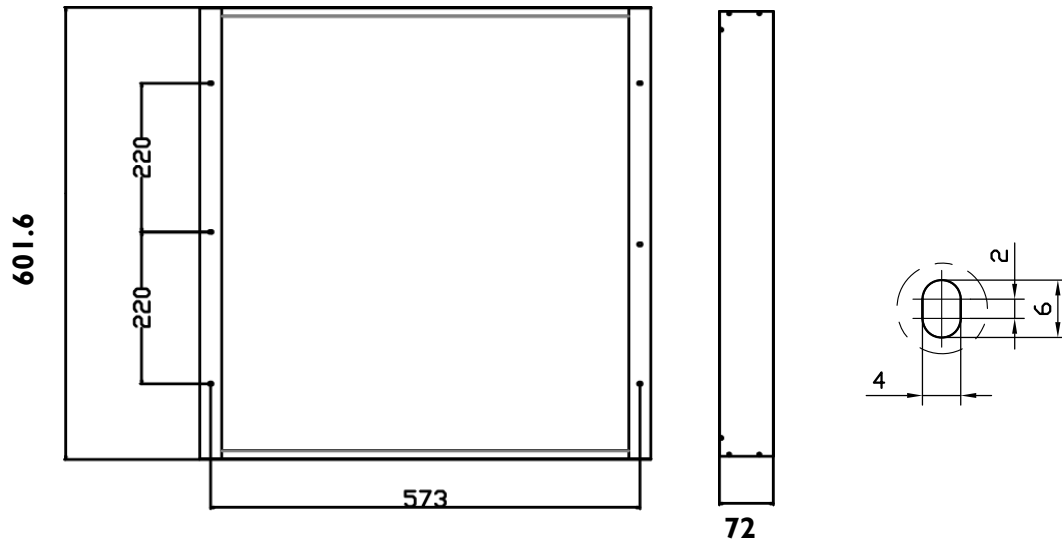

Configuration types
(Ceiling only)

Size type

RC065Z SMB W60L60 G2

for RC065Z

W60L60

0.6

RC066Z SMB W62L62 G2

for RC066Z

W62L62

0.7

W60L60