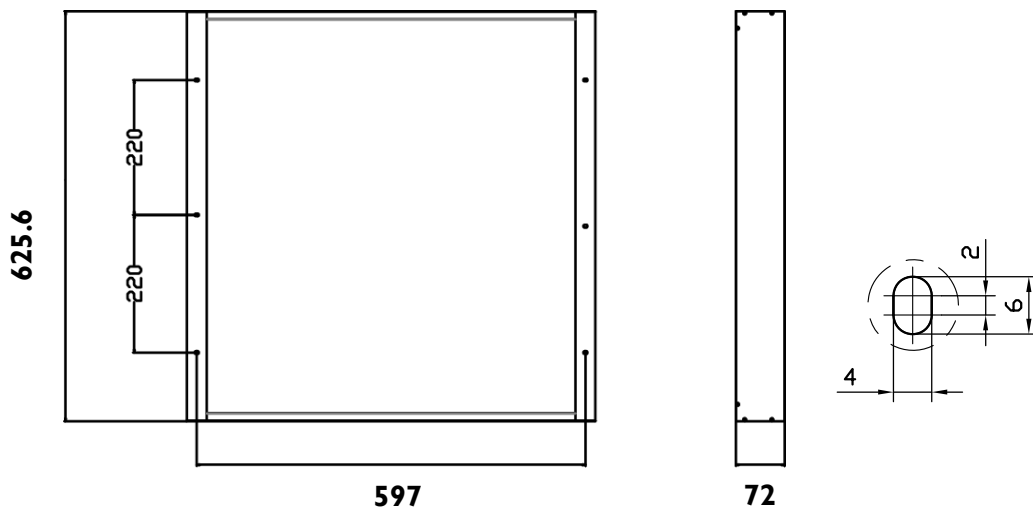

PHILIPS

RC065Z/RC066Z

Accessories

Surface mounted set:
RC065Z SMB W60L60 G2:
911401862782

RC066Z SMB W62L62 G2:
911401862882

Configuration types
(Ceiling only)

Size type

RC065Z SMB W60L60 G2

for RC065Z

W60L60

0.6

RC066Z SMB W62L62 G2

for RC066Z

W62L62

0.7

W60L60

W62L62