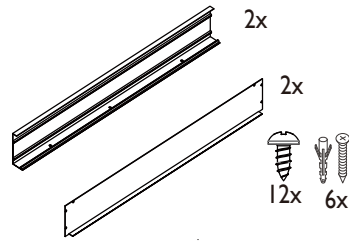

PHILIPS

RC065Z/RC066Z

Accessories

Surface mounted set:
RC065Z SMB W60L60 G2:
911401862782

RC066Z SMB W62L62 G2:
911401862882

Configuration types
(Ceiling only)

Size type

RC065Z SMB W60L60 G2