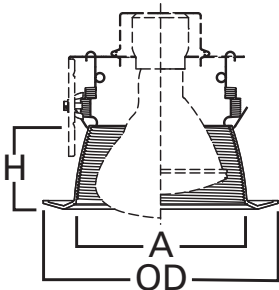

### DESCRIPTION

Coilex® tapered baffle trim with self-flange in the 5" trim family for use in recessed downlighting. Compatible for use in Halo and other housings.

Catalog #		Type
Project		
Comments		Date
Prepared by		

### Dimensions:

A: 4-3/4" [121mm]

H: 2-3/8" [60mm]

OD: 6-5/8" [168mm]