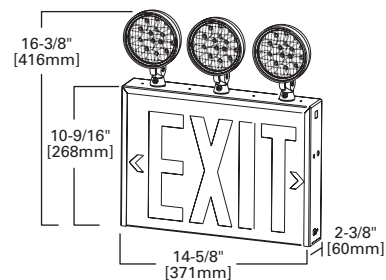

RCS LED - COMBO

FEATURES

- Sign illuminated by a field-replaceable, high-brightness LED strip
- Extra capacity available for use with remote fixtures
- Capacity to run a maximum of three emergency lights
- Runs with two remote emergency light heads
- Single or double face for maximum flexibility
- Dual voltage input 120/277 VAC, 60Hz
- Heavy-duty, 20-gauge steel housing and face plate
- White powder coat finish

ORDERING INFORMATION

SAMPLE NUMBER: RCS183LED

Family	Faces	Letter Size	Heads	Lamp Type	Remote Capacity ¹	Options and Accessories
RCS=Rival LED Combo	1=Single Face 2=Double Face	8=8"	2=Two Heads 3=Three Heads	LED=LED	1=One Head 2=Two Heads	RFLED401=Single LED Remote Head RFLED402=Double LED Remote Head

NOTES: 1. LED Combo has a 4 LED head maximum capacity.

RCS - STEEL
COMBO

FEATURES

- Heavy-duty, 20-gauge steel housing
- White powder coat finish
- Dual voltage input 120/277 VAC, 60Hz
- Long-life, energy-efficient LEDs (Exit face)
- Three powerful 12-watt incandescent lamps (Emergency Heads)
- Sealed lead calcium batteries (36-watt) with available remote capacity
- Universal, field-selectable chevrons