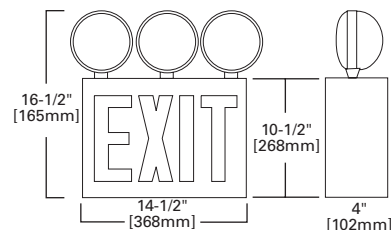

ORDERING INFORMATION

SAMPLE NUMBER: RCS183LED

Family	Faces	Letter Size	Heads	Lamp Type	Remote Capacity ¹	Options and Accessories
RCS=Rival LED Combo	1=Single Face 2=Double Face	8=8"	2=Two Heads 3=Three Heads	LED=LED	1=One Head 2=Two Heads	RFLED401=Single LED Remote Head RFLED402=Double LED Remote Head

NOTES: 1. LED Combo has a 4 LED head maximum capacity.

RCS - STEEL
COMBO

FEATURES

- Heavy-duty, 20-gauge steel housing
- White powder coat finish
- Dual voltage input 120/277 VAC, 60Hz
- Long-life, energy-efficient LEDs (Exit face)
- Three powerful 12-watt incandescent lamps (Emergency Heads)
- Sealed lead calcium batteries (36-watt) with available remote capacity
- Universal, field-selectable chevrons

ORDERING INFORMATION

SAMPLE NUMBER: RCS8R3

Family	Letter Size	Letter Color	Number of Heads
RCS=Rival Steel Combo	8=8"	R=Red	3=Three Heads