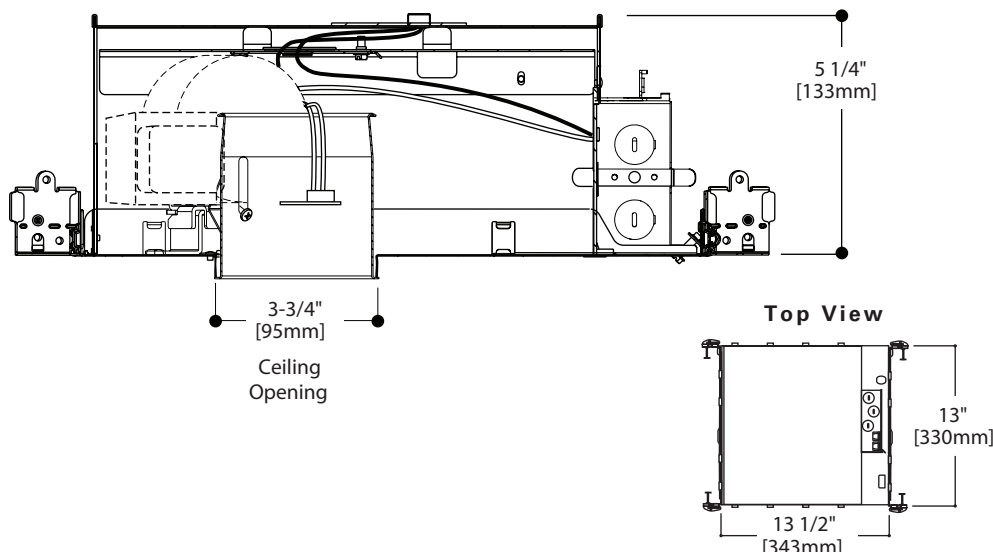

DESCRIPTION

H36LVICAT is a shallow IC AIR-TITE™ fixture for use with H3 3" series trims. Housing is AIR-TITE rated to prevent airflow between heated or air conditioned spaces and unconditioned attic areas. For use with 12V MR16 lamps.

H36LVICAT is IC rated and may be used in insulated 2x6 ceilings and be covered with insulation material.

Catalog #		Type	
Project			
Comments		Date	
Prepared by			

SPECIFICATION FEATURES

Housing

IC and AIR-TITE rated double wall aluminum construction. Shallow height for 2x6 joist spaces.

Plaster Frame

Housing adjusts in plaster frame to accommodate up to 1-1/2" ceiling thickness. Galvanized steel construction.

Plaster frame features include:

- Regressed locking screw for securing hanger bars.
- Cutouts for easily crimping hanger bars in position.
- HALO name embossed on plaster frame.
- The inner can housing may be removed from the plaster frame to provide access to the junction box.
- Pre-installed AIR-TITE gasket.

Got NAIL!™ Bar Hangers

- Pre-installed nail easily installs in regular lumber, engineered lumber and laminated beams.
- Safety and guidance system prevents snagging, ensures smooth straight nail penetration and allows bar hangers to be easily removed if necessary.
- Automatic levelling flange aligns the housing and lets you hold the housing in place with one hand while driving nails.
- Housing can be positioned at any point within 24" joist span

- Pass-N-Thru™ feature allows bar hangers to be shortened without removing from plaster frame.
- Score lines allow "toolless" shortening.
- Bar hangers may be repositioned 90°.
- Integral T-bar clip snaps onto T-bars - no additional clips required.

Junction Box