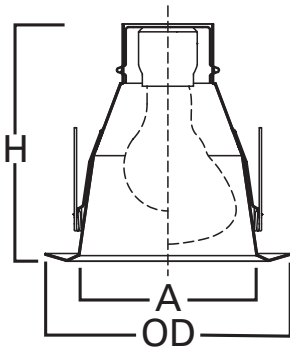

E26 5" Trim Series

DESCRIPTION

Full cone reflector trim with self-flange in the 5" trim family for use in recessed downlighting. Compatible for use in Halo and other housings.

Catalog #		Type
Project		
Comments		Date
Prepared by		

SPECIFICATION FEATURES

- Full cone metal reflector
- Torsion spring retention
- Socket supporting
- Self-flanged trim ring sized to hide gaps caused by construction tolerances

Dimensions:

A: 4-3/4" [121mm]
 H: 6-5/16" [160mm]
 OD: 6-5/8" [168mm]