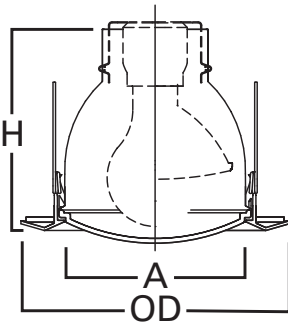

### DESCRIPTION

Frost dome glass lens trim with reflector and self-flange in the 5" trim family for use in recessed downlighting. Compatible for use in Halo and other housings.

Catalog #		Type
Project		
Comments		Date
Prepared by		

### SPECIFICATION FEATURES

- Low profile dome frost glass lens
- Wet location showerlight
- Torsion spring retention
- Non-conductive "Dead Front" plastic (polymer) trim ring and glass lens
- Socket supporting internal reflector
- Self-flanged trim ring sized to hide gaps caused by construction tolerances

### Dimensions:

A: 4-1/2" [114mm]  
 H: 5-4/5" [148mm]  
 OD: 6-5/8" [168mm]