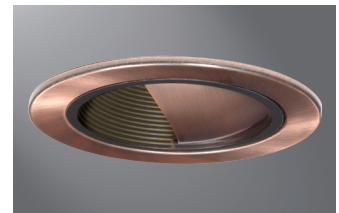

DESCRIPTION

Eyelid wall wash with baffle trim for 4" H99 incandescent family of recessed housings. Trim can be rotated in housing 360° to align with wall surface. Eyelid and die cast trim ring available in a variety of finishes. Three "cat's paw" springs secure trim in housing.

SPECIFICATION FEATURES

Eyelid and die cast aluminum trim ring available in Matte White, Satin Nickel, Antique Copper or Tuscan Bronze finishes. Baffle available in white and black. Three "cats paw" springs secure trim in housing.

992 is designed for use with the following small aperture housings.

- Incandescent Housings:
H99TAT - 40W R16, 40W A19, 50W R20
H99RTAT - 40W R16, 40W A19, 50W R20, 50W PAR20

Trim

- 992P= White Trim and Eyelid, Black Baffle
- 992W= White Trim and Eyelid, White Baffle
- 992SN= Satin Nickel Trim and Eyelid, Black Baffle
- 992AC= Antique Copper Trim and Eyelid, Black Baffle
- 992TBZ= Tuscan Bronze Trim and Eyelid, Black Baffle

Catalog #		Type
Project		
Comments		Date
Prepared by		

992W
White Trim and Eyelid,
White Baffle

992P
White Trim and Eyelid,
Black Baffle

992SN
Satin Nickel Trim and Eyelid,
Satin Nickel Baffle

992AC
Antique Copper Trim and
Eyelid, Antique Copper Baffle