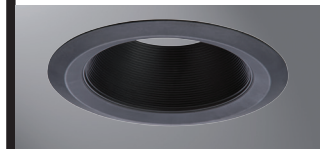

E26 6" Trim Series

DESCRIPTION

Coilex® tapered plastic baffle trim with self-flange in the 6" trim family for use in recessed downlighting. Compatible for use in Halo and other housings.

Catalog #		Type
Project		
Comments		Date
Prepared by		

SAMPLE NUMBER: 6109WB

Trim	Finish
6109= 6" Coilex Tapered Plastic Baffle, Self-flange	WB=White baffle, white trim BB=Black baffle, white trim BKBB=Black baffle, black trim

HALO HOUSING COMPATIBILITY

Trim #	Style	H7ICT	H7ICAT	H7RICT	H7RICAT	E7ICAT	E7RICAT	H7UICAT	H7ICTNB
6109	Baffle	•	•	•	•	•	•	•	—
		H7ICATNB	E7ICATNB	H27ICAT	H27RICAT	E27ICAT	E27RICAT		
		—	—	•	•	•	•		
		H7T	H7TCP	H7RT	E7TAT	E7RTAT	H7TNB	E7TATNB	H27T
		•	•	•	•	•	—	—	•
H27RT	E27TAT	E27RTAT							
•	•	•							

6109WB
White Plastic Tapered Coilex Baffle, White Trim

6109BB
Black Plastic Tapered Coilex Baffle, White Trim

6109BKBB
Black Plastic Tapered Coilex Baffle, Black Trim

6109

6-Inch Coilex Tapered Plastic Baffle