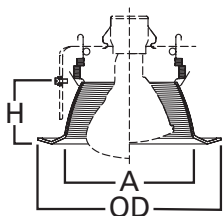

SPECIFICATION FEATURES

- Contoured tapered sides of Coilex baffle for use with reflector lamps
- Coil spring retention
- Self-flanged trim ring sized to hide gaps caused by construction tolerances

Housings	Max Lamp Compatibility
H7ICT H7RICT	50W PAR30S, 75W PAR30L
H7ICAT H7RICAT	45W PAR38, 65W BR30, 85W BR40
E7ICAT E7RICAT	
H7UICAT	50W PAR30S, 75W PAR30L, 45W PAR38, 65W BR30, 85W BR40
H27ICAT E27ICAT	50W PAR30S, 75W PAR30L
H27RICAT E27RICAT	65W BR30
H7T E7TAT	75W PAR30S, 75W PAR30L, 65W BR30
H7TCP E7TAT	75W PAR30S, 75W PAR30L, 65W BR30
H7RT E7RTAT	
H27T E27TAT	75W PAR30S, 75W PAR30L, 65W BR30
H27RT E27RTAT	

Compatible with Halogen, Incandescent, LED* or CFL* lamps.

IC

Non-IC

Dimensions:

A: 5-7/16" [138mm]

H: 2-5/8" [65mm]

OD: 7-3/4" [197mm]

ORDERING INFORMATION