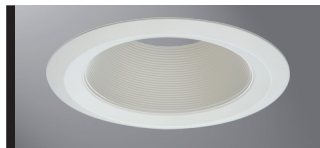

6109WB
White Plastic Tapered Coilex Baffle, White Trim