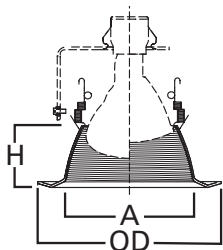

SPECIFICATION FEATURES

- Contoured tapered sides of Coilex baffle for use with reflector lamps
- Coil spring retention
- Self-flanged trim ring sized to hide gaps caused by construction tolerances

Housings	Max Lamp Compatibility
H7ICT H7RICT	50W PAR30S, 75W PAR30L
H7ICAT H7RICAT	45W PAR38, 65W BR30, 85W BR40
E7ICAT E7RICAT	
H7UICAT	50W PAR30S, 75W PAR30L, 45W PAR38, 65W BR30, 85W BR40
H27ICAT E27ICAT	50W PAR30S, 75W PAR30L
H27RICAT E27RICAT	65W BR30
H7T E7TAT	75W PAR30S, 75W PAR30L, 65W BR30
H7TCP E7TAT	75W PAR30S, 75W PAR30L, 65W BR30
H7RT E7RTAT	
H27T E27TAT	75W PAR30S, 75W PAR30L, 65W BR30
H27RT E27RTAT	

Compatible with Halogen, Incandescent, LED* or CFL* lamps.

IC

Non-IC

Dimensions:

A: 5-7/16" [138mm]

H: 2-5/8" [65mm]

OD: 7-3/4" [197mm]

ORDERING INFORMATION