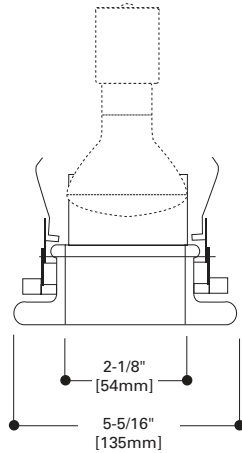

## DESCRIPTION

Open Frosted Glass trim for 4" H99 incandescent family and the 4" H470 and H471 CFL family of recessed housings. Available in either frosted natural glass or frosted blue glass. Three barb springs secure trim in housing. Tether retaining strap included.

## SPECIFICATION FEATURES

945 is designed for use with the following small aperture housings.

- Incandescent Housings
  - H99TAT - 50W PAR20, 50W R20
  - H99RTAT - 50W PAR20, 50W R20
  - H99ICAT - 30W R20
- Compact Fluorescent Housing
  - H470ICAT - 13W Triple Twin Tube, 4-pin CFL
  - H470RICAT - 13W Triple Twin Tube, 4-pin CFL
  - H471ICAT - 18W Triple Twin Tube, 4-pin CFL
  - H471RICAT - 18W Triple Twin Tube, 4-pin CFL

**945**  
Frosted Glass

**945BLUE**  
Frosted Blue Glass

Trim

**945**= Frosted Natural Glass  
**945BLUE**= Frosted Blue Glass

**945**  
**Open Trim**

**4" TRIMS**

Note: Specifications and Dimensions subject to change without notice.